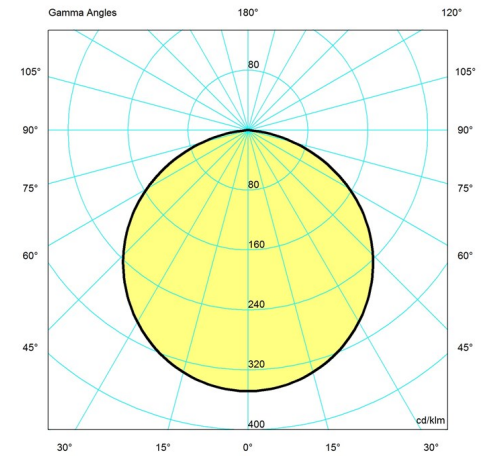

Product family

Keglen Table

Keglen Wall

Keglen Floor

Light distribution diagrams

Cartesian

Isolux

Polar

Spare parts & accessories

Product	Variant number
CANOPY SHADE BLACK KEGLÉN	10000151814
CANOPY SHADE WHITE KEGLÉN	10000151815

Data specifications

Colour	Black	Length	25.6
Width	25.6	Height	10.6
Built-in Height	-	IP class	20
Class	-	Net Weight	14.5
Standby (W)	-	Power Factor (P = 100 % / P = 50 %)	-