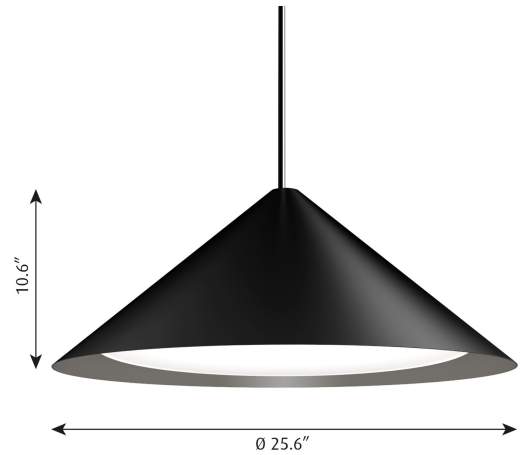

Compliance

cULus, Damp location.

Specification notes

a. 6.9 IN size available only in 6W. B. 9.8 IN size available only in 8W. c. 15.7 IN size available only in 21W. d. 25.6 IN size available only in 21W. d. White variants come with white cord and canopy, black variants come with black cord and canopy.

Product family

Keglen Table

Keglen Wall

Keglen Floor

Light distribution diagrams

Cartesian

Isolux

Polar

Spare parts & accessories

Product	Variant number
CANOPY SHADE BLACK KEGLÉN	10000151814
CANOPY SHADE WHITE KEGLÉN	10000151815

Data specifications

Colour	Black	Length	25.6
Width	25.6	Height	10.6
Built-in Height	-	IP class	20
Class	-	Net Weight	14.5
Standby (W)	-	Power Factor (P = 100 % / P = 50 %)	-