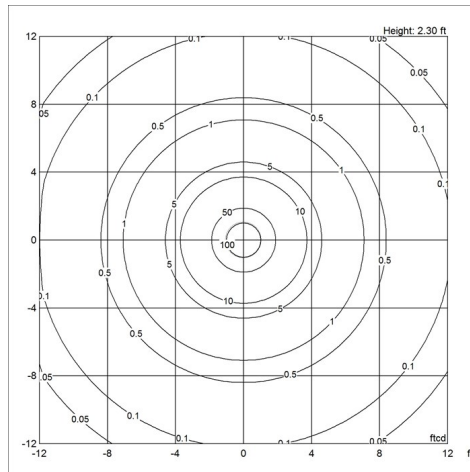

Product family

Keglen Table

Keglen Wall

Keglen Floor

Light distribution diagrams

Cartesian

Isolux

Polar

Spare parts & accessories

Product	Variant number
CANOPY SHADE BLACK KEGLÉN	10000151814
CANOPY SHADE WHITE KEGLÉN	10000151815

Data specifications

Colour	Black	Length	25.6
Width	25.6	Height	10.6
Built-in Height	-	IP class	20
Class	-	Net Weight	14.5
Standby (W)	-	Power Factor (P = 100 % / P = 50 %)	-