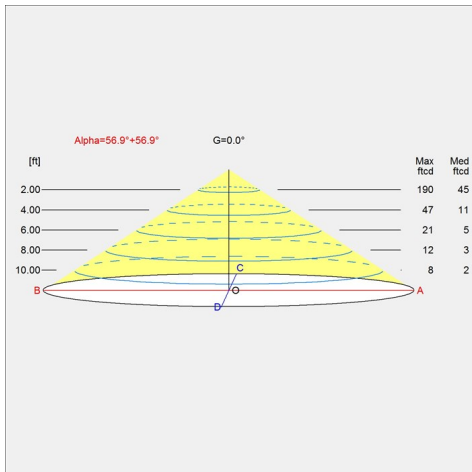

Product family

Keglen Table

Keglen Wall

Keglen Floor

Light distribution diagrams

Cartesian

Isolux

Polar

Spare parts & accessories

Product	Variant number
CANOPY SHADE BLACK KEGLÉN	10000151814
CANOPY SHADE WHITE KEGLÉN	10000151815

Data specifications

Colour	Black	Length	25.6
Width	25.6	Height	10.6
Built-in Height	-	IP class	20
Class	-	Net Weight	14.5
Standby (W)	-	Power Factor (P = 100 % / P = 50 %)	-