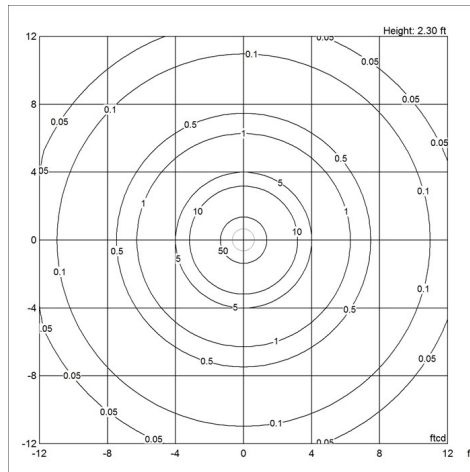

Product family

Keglen Table

Keglen Wall

Keglen Floor

Light distribution diagrams

Cartesian

Isolux

Polar

Spare parts & accessories

Product	Variant number
CANOPY SHADE BLACK KEGLN	10000151814
CANOPY SHADE WHITE KEGLN	10000151815

Data specifications

Colour	White	Length	15.7
Width	15.7	Height	10.6
Built-in Height	-	IP class	20
Class	-	Net Weight	10.8
Standby (W)	-	Power Factor (P = 100 % / P = 50 %)	-