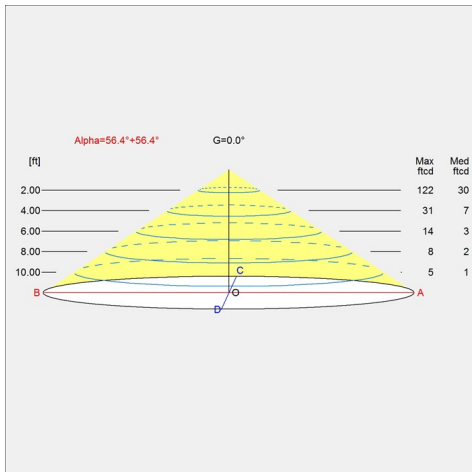

Product family

Keglen Table

Keglen Wall

Keglen Floor

Light distribution diagrams

Cartesian

Isolux

Polar

Spare parts & accessories

Product	Variant number
CANOPY SHADE BLACK KEGLN	10000151814
CANOPY SHADE WHITE KEGLN	10000151815

Data specifications

Colour	White	Length	15.7
Width	15.7	Height	10.6
Built-in Height	-	IP class	20
Class	-	Net Weight	10.8
Standby (W)	-	Power Factor (P = 100 % / P = 50 %)	-