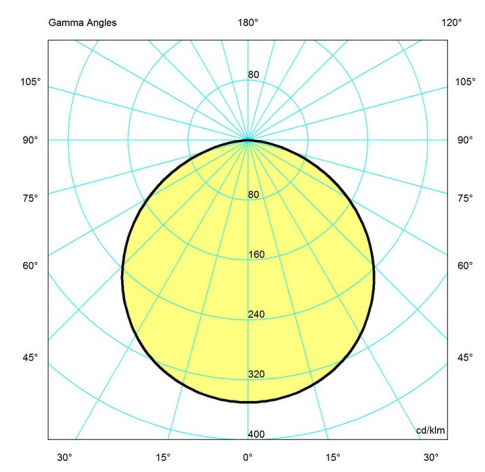

Product family

Keglen Table

Keglen Wall

Keglen Floor

Light distribution diagrams

Cartesian

Isolux

Polar

Spare parts & accessories

Product	Variant number
CANOPY SHADE BLACK KEGLN	10000151814
CANOPY SHADE WHITE KEGLN	10000151815

Data specifications

Colour	White	Length	15.7
Width	15.7	Height	10.6
Built-in Height	-	IP class	20
Class	-	Net Weight	10.8
Standby (W)	-	Power Factor (P = 100 % / P = 50 %)	-