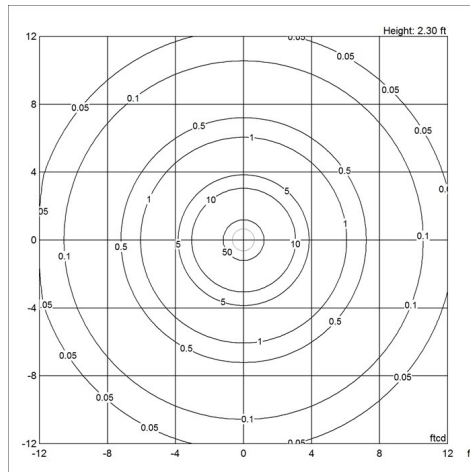

Product family

Keglen Table

Keglen Wall

Keglen Floor

Light distribution diagrams

Cartesian

Isolux

Polar

Spare parts & accessories

Product	Variant number
CANOPY SHADE BLACK KEGLÉN	10000151814
CANOPY SHADE WHITE KEGLÉN	10000151815

Data specifications

Colour	Black	Length	15.7
Width	15.7	Height	10.6
Built-in Height	-	IP class	20
Class	-	Net Weight	10.8
Standby (W)	-	Power Factor (P = 100 % / P = 50 %)	-