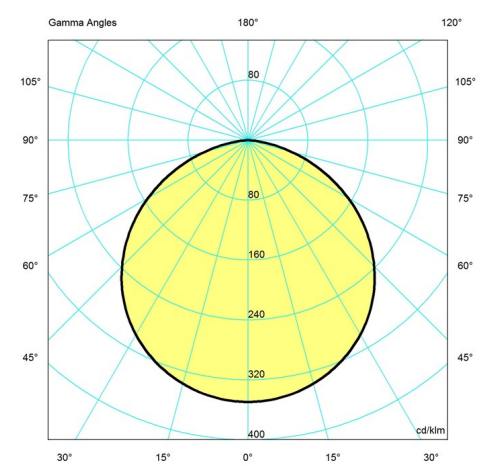

Product family

Keglen Table

Keglen Wall

Keglen Floor

Light distribution diagrams

Cartesian

Isolux

Polar

Spare parts & accessories

Product	Variant number
CANOPY SHADE BLACK KEGLÉN	10000151814
CANOPY SHADE WHITE KEGLÉN	10000151815

Data specifications

Colour	Black	Length	15.7
Width	15.7	Height	10.6
Built-in Height	-	IP class	20
Class	-	Net Weight	10.8
Standby (W)	-	Power Factor (P = 100 % / P = 50 %)	-