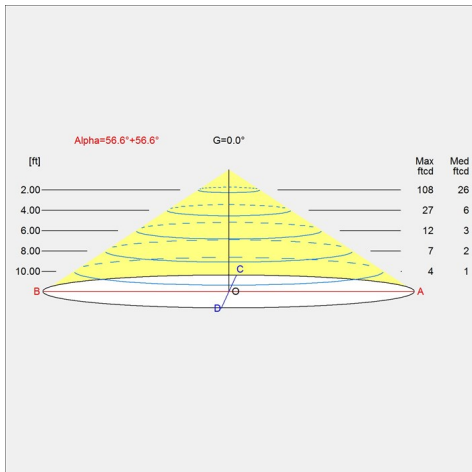

Product family

Keglen Table

Keglen Wall

Keglen Floor

Light distribution diagrams

Cartesian

Isolux

Polar

Spare parts & accessories

Product	Variant number
CANOPY SHADE BLACK KEGLÉN	10000151814
CANOPY SHADE WHITE KEGLÉN	10000151815

Data specifications

Colour	Black	Length	15.7
Width	15.7	Height	10.6
Built-in Height	-	IP class	20
Class	-	Net Weight	10.8
Standby (W)	-	Power Factor (P = 100 % / P = 50 %)	-