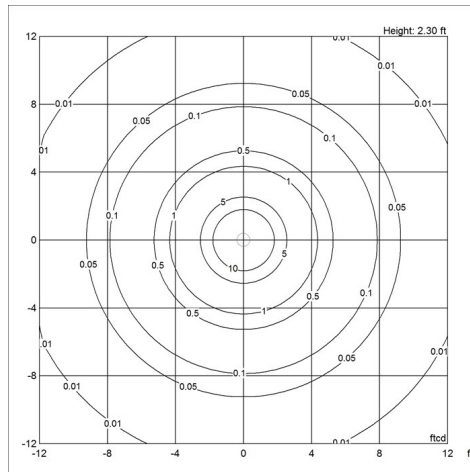

Product family

Keglen Table

Keglen Wall

Keglen Floor

Light distribution diagrams

Cartesian

Isolux

Polar

| | | | |
|-----------------|--------------|-------------------------------------|-------------|
| Colour | Black | Length | 9.8 |
| Width | 9.8 | Height | 10.6 |
| Built-in Height | - | IP class | 20 |
| Class | - | Net Weight | 3.7 |
| Standby (W) | - | Power Factor (P = 100 % / P = 50 %) | - |