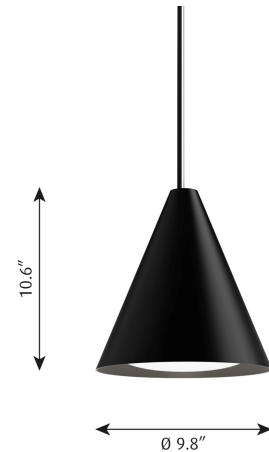

Information

Electrical: System Wattage: 6W, 8W, 21W or 31W LED Wattage: 5W, 7W, 19W, or 29W Delivered lumens: 276 - 2,254 lm Efficacy: 50 lm/W - 73 lm/W Certifications: cULus, Damp location Controllability: 0-10V Dimming Color Rendering: Ra $\geq$ 90

Mounting

Suspension type: 1x black stainless steel aircraft cable. Cord type: 18 AWG braided fabric covered power cord. Cord length: 12'. Black canopy and cord for black pendant, white canopy and cord for white pendant.

Finish

Black or white, matte, wet painted.

Materials

Shade: Spun aluminum. Diffusor: Injection molded PC.

Sizes and weight

Width x Height x Length (in.) | 15.7 x 10.6 x 15.7 Max 10.8 lbs | 6.9 x 5.3 x 6.9 Max 5.4 lbs | 9.8 x 10.6 x 9.8 Max 3.7 lbs | 25.6 x 10.6 x 25.6 Max 14.5 lbs

Compliance

cULus, Damp location.

Specification notes

a. 6.9 IN size available only in 6W. B. 9.8 IN size available only in 8W. c. 15.7 IN size available only in 21W. d. 25.6 IN size available only in 21W. d. White variants come with white cord and canopy, black variants come with black cord and canopy.

Light source

LED 3000K
Lumen: 390

Information

Electrical:
System Wattage: 6W, 8W, 21W or 31W
LED Wattage: 5W, 7W, 19W, or 29W
Delivered lumens: 276 - 2,254 lm
Efficacy: 50 lm/W - 73 lm/W
Certifications:
cULus, Damp location
Controllability: 0-10V Dimming
Color Rendering: Ra $\geq$ 90