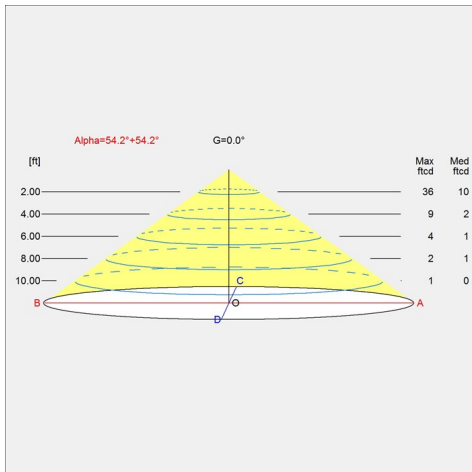

Product family

Keglen Table

Keglen Wall

Keglen Floor

Light distribution diagrams

Cartesian

Isolux

Polar

| | | | |
|-----------------|--------------|-------------------------------------|-------------|
| Colour | Black | Length | 9.8 |
| Width | 9.8 | Height | 10.6 |
| Built-in Height | - | IP class | 20 |
| Class | - | Net Weight | 3.7 |
| Standby (W) | - | Power Factor (P = 100 % / P = 50 %) | - |