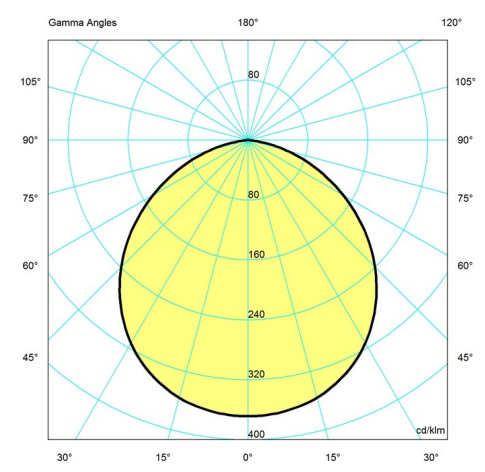

Product family

Keglen Table

Keglen Wall

Keglen Floor

Light distribution diagrams

Cartesian

Isolux

Polar

| | | | |
|-----------------|--------------|-------------------------------------|-------------|
| Colour | Black | Length | 9.8 |
| Width | 9.8 | Height | 10.6 |
| Built-in Height | - | IP class | 20 |
| Class | - | Net Weight | 3.7 |
| Standby (W) | - | Power Factor (P = 100 % / P = 50 %) | - |