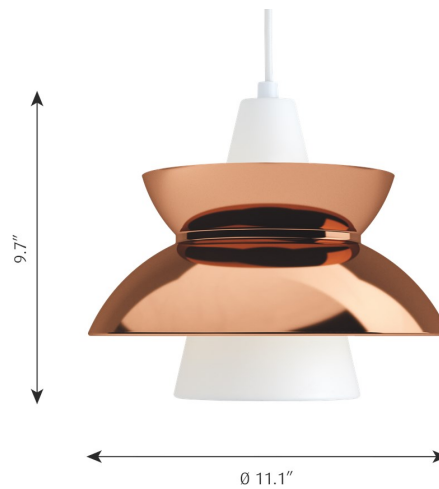

### Description

The fixture primarily provides a downward directed soft light by means of the white lacquered inner conical reflector. The outer reflector, the main shade, contributes to directing the light upwards and downwards, while at the same time spreading the soft diffused light. The inside of the main shade is illuminated through an opening in the inner conical reflector.