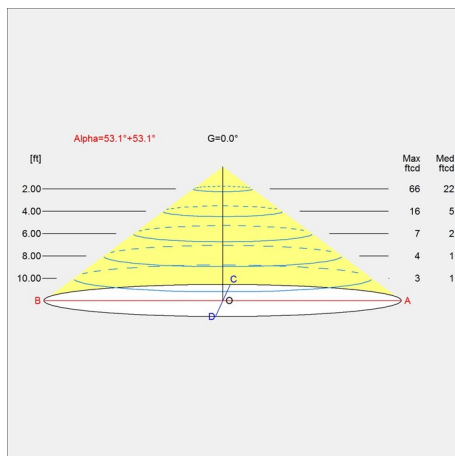

FINISHES

Grey top, Copper top, Red top, Yellow top, wet painted.

Mounting

Canopy: White. Cord type: 3-conductor, 18 AWG white PVC power cord. Cord length: 12'. For mounting instructions, see download section on the product detail page.

Information

Electrical:

System Wattage: 10W or 22W

LED Wattage: 9 W or 20 W

Delivered lumens: 356 - 832

Efficacy: 35.6 lm/W - 37.8 lm/W

Certifications:

cULus, Dry Location

Protection class IP20

Controllability: Phase dimming

Actual performance dependent upon screw-base lamp used. For the E-socket product variants, bulbs are not included. LED light source is part of the product.

Light distribution diagrams

CARTESIAN