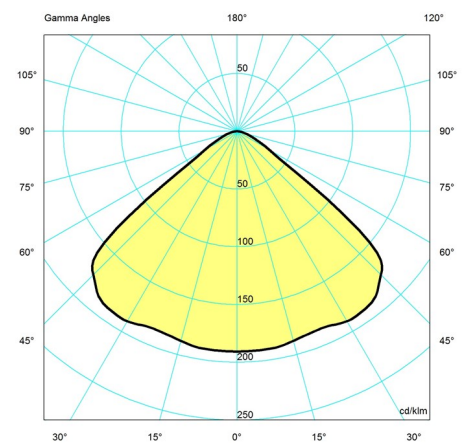

CIRQUE

Designed by Clara von Zweigbergk

Description

The fixture provides a downward glare-free soft light by means of the white lacquered inner reflector.

Variants

VARIANT NUMBER	COLOR, RAL	W / H / L (IN) / W (LB)
5741919772	COPPER, 928	15 / 18.8 / 15 IN / 9.2 LB
5741919785	RED, 078	15 / 18.8 / 15 IN / 4.9 LB
5741919798	YELLOW, 074	15 / 18.8 / 15 IN / 4.9 LB
5741919808	COPPER, 928	8.7 / 11.6 / 8.7 IN / 4.2 LB
5741919811	RED, 078	8.7 / 11.6 / 8.7 IN / 2.6 LB
5741919824	YELLOW, 074	8.7 / 11.6 / 8.7 IN / 2.6 LB
5741919837	COPPER, 928	5.9 / 7.4 / 5.9 IN / 3.0 LB
5741919840	RED, 078	5.9 / 7.4 / 5.9 IN / 1.9 LB
5741919853	YELLOW, 074	5.9 / 7.4 / 5.9 IN / 1.9 LB
5741919895	GREY, 366	15 / 18.8 / 15 IN / 4.9 LB
5741919905	GREY, 366	8.7 / 11.6 / 8.7 IN / 4.2 LB
5741919918	GREY, 366	5.9 / 7.4 / 5.9 IN / 1.9 LB

Light distribution diagrams

CARTESIAN

ISOLUX

POLAR

Variant Options

For particular variant options, please check our online Product Variants Configurator on the product detail page.

VARIANT NO.

5741919772

Specification Notes

- a. 5.9 IN size available only in 10W/A-15/medium.
 - b. 8.7 IN size available only in 15W/A-19/medium.
 - c. 15 IN size available only in 22W/A-21/medium.
-