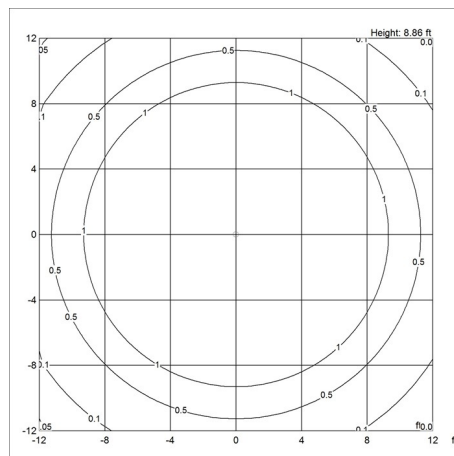

FINISHES

Grey top, Copper top, Red top, Yellow top, wet painted.

Mounting

Canopy: White. Cord type: 3-conductor, 18 AWG white PVC power cord. Cord length: 12'. For mounting instructions, see download section on the product detail page.

Information

Electrical:

System Wattage: 10W or 22W

LED Wattage: 9 W or 20 W

Delivered lumens: 356 - 832

Efficacy: 35.6 lm/W - 37.8 lm/W

Certifications:

cULus, Dry Location

Protection class IP20

Controllability: Phase dimming

Actual performance dependent upon screw-base lamp used. For the E-socket product variants, bulbs are not included. LED light source is part of the product.

Light distribution diagrams

CARTESIAN

ISOLUX

POLAR

Variant Options

For particular variant options, please check our online Product Variants Configurator on the product detail page.

VARIANT NO.

5741919772

LIGHT SOURCE

A-21/medium

VOLTAGE/FRQ

120V

LUMEN

775

FEATURES

-

CABLE

White textile