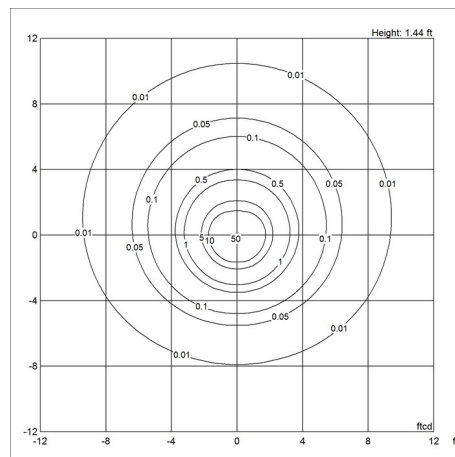

Mounting

Cable type: Plastic cord with plug. Cable length: 7 ft. Light control: Switch on lamp stand. For mounting instructions, see download section on the product detail page.

Information

The white version is supplied with a white cable. The other versions are supplied with a black cable. For the E-socket product variants, bulbs are not included. LED light source is part of the product.

Light distribution diagrams

CARTESIAN

ISOLUX

POLAR

Variant Options

For particular variant options, please check our online Product Variants Configurator on the product detail page.

VARIANT NO.	LIGHT SOURCE	VOLTAGE/FRQ	LUMEN	FEATURES	CABLE
5744907273	E12		308	-	Wht
5744907286	E12		308	-	Blk
5744907367	E12		308	-	Blk
5744911272	E12			-	Wht
5744911285	E12			-	Wht
5744911298	E12			-	Wht
5744911308	E12			-	Blk
5744911311	E12			-	Blk
5744915663	G16.5/candelabra		308	-	Blk