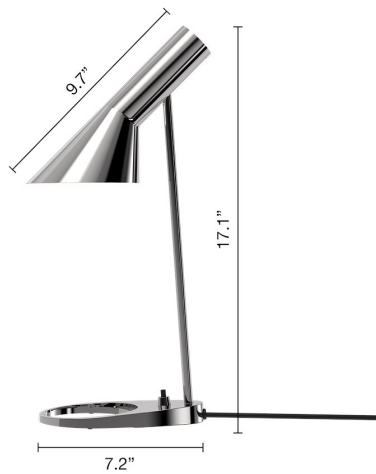

AJ MINI TABLE

Designed by Arne Jacobsen

Description

The fixture emits downward directed light. The angle of the shade can be adjusted to optimize light distribution. The shade is painted white on the inside to ensure a soft comfortable light.

Variants

VARIANT NUMBER	COLOR, RAL	W / H / L (IN) / W (LB)
5744907273	WHT, 024	9.7 / 17.2 / 7.2 IN / 3.0 LB
5744907286	BLACK, 314	9.7 / 17.2 / 7.2 IN / 3.0 LB
5744907367	PALE PETROLEUM, 447	9.7 / 17.2 / 7.2 IN / 3.0 LB
5744911272	ELECTRIC ORANGE	- / - / - IN / 3.0 LB
5744911285	SOFT LEMON	- / - / - IN / 3.0 LB
5744911298	WARM SAND	- / - / - IN / 3.0 LB
5744911308	DUSTY BLUE	- / - / - IN / 3.0 LB
5744911311	WARM GREY	- / - / - IN / 3.0 LB
5744915663	STAINL STEEL POLISH, 957	9.7 / 17.2 / 7.2 IN / 3.4 LB

Mounting

Cable type: Plastic cord with plug. Cable length: 7 ft. Light control: Switch on lamp stand. For mounting instructions, see download section on the product detail page.

Information

The white version is supplied with a white cable. The other versions are supplied with a black cable. For the E-socket product variants, bulbs are not included. LED light source is part of the product.