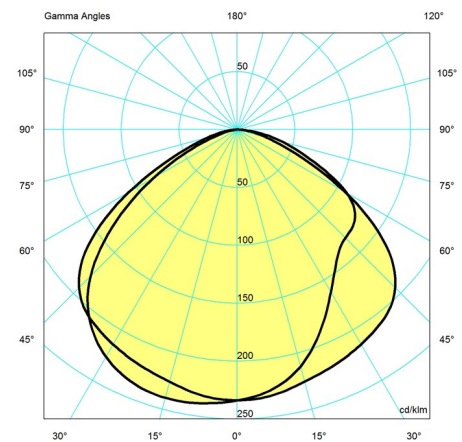

AJ MINI TABLE

Designed by Arne Jacobsen

Description

The fixture emits downward directed light. The angle of the shade can be adjusted to optimize light distribution. The shade is painted white on the inside to ensure a soft comfortable light.

Light distribution diagrams

CARTESIAN

ISOLUX

POLAR

Variant Options

For particular variant options, please check our online Product Variants Configurator on the product detail page.

VARIANT NO.	LIGHT SOURCE	VOLTAGE/FRQ	LUMEN	FEATURES	CABLE
5744907273	E12		308	-	Wht
5744907286	E12		308	-	Blk
5744907367	E12		308	-	Blk
5744911272	E12			-	Wht
5744911285	E12			-	Wht
5744911298	E12			-	Wht
5744911308	E12			-	Blk
5744911311	E12			-	Blk
5744915663	G16.5/candelabra		308	-	Blk