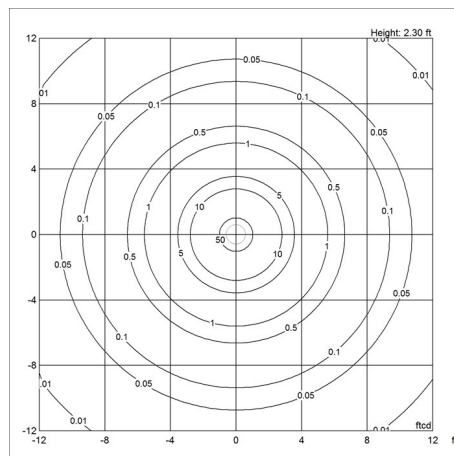

louis poulsen

White or black, wet painted.

Mounting

Cord type: 18 AWG braided fabric covered power cord. Cord length: 12'. Black canopy and cord for black pendant, white canopy and cord for white pendant. For mounting instructions, see download section on the product detail page.

Information

Electrical:
System Wattage: 8W or 30W
LED Wattage: 7 W or 28 W
Delivered lumens: 508 - 2,309
Efficacy: 63.5 lm/W - 77.0 lm/W
Certifications:
cULus, Damp Location
Protection class IP20
Controllability: 0-10V Dimming
Color Rendering: $R_a \geq 90$ For the E-socket product variants, bulbs are not included. LED light source is part of the product.

Light distribution diagrams

CARTESIAN

ISOLUX

POLAR

Variant Options

For particular variant options, please check our online Product Variants Configurator on the product detail page.

VARIANT NO.	LIGHT SOURCE	VOLTAGE/FRQ	LUMEN	FEATURES	CABLE
10000151333	LED 3000K	120-277V/60HZ	951	Phase+dim 0-10v	Black textile and wire
10000151334	LED 3000K	120-277V/60HZ	1125	Phase+dim 0-10v	White textile and wire