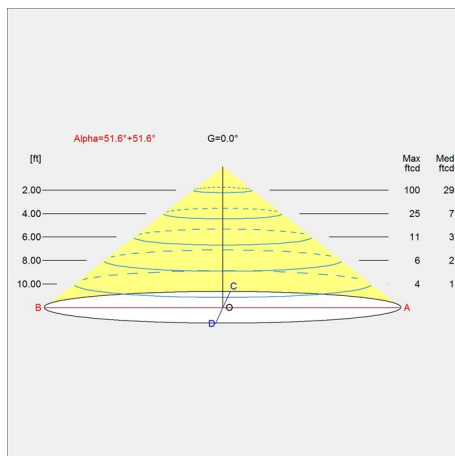

louis poulsen

White or black, wet painted.

Mounting

Cord type: 18 AWG braided fabric covered power cord. Cord length: 12'. Black canopy and cord for black pendant, white canopy and cord for white pendant. For mounting instructions, see download section on the product detail page.

Information

Electrical:
System Wattage: 8W or 30W
LED Wattage: 7 W or 28 W
Delivered lumens: 508 - 2,309
Efficacy: 63.5 lm/W - 77.0 lm/W
Certifications:
cULus, Damp Location
Protection class IP20
Controllability: 0-10V Dimming
Color Rendering: $R_a \geq 90$ For the E-socket product variants, bulbs are not included. LED light source is part of the product.

Light distribution diagrams

CARTESIAN