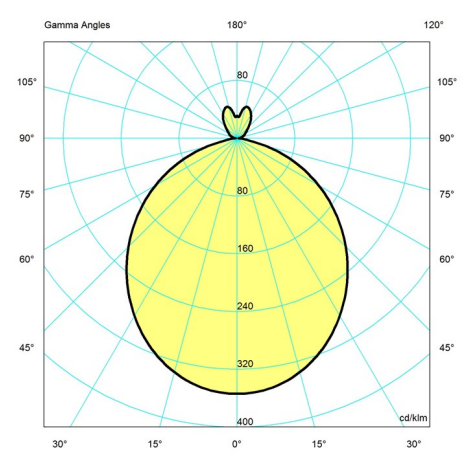

Light distribution diagrams

CARTESIAN

ISOLUX

POLAR

Variant Options

For particular variant options, please check our online Product Variants Configurator on the product detail page.

VARIANT NO.	LIGHT SOURCE	VOLTAGE/FRQ	LUMEN	FEATURES	CABLE
10000151333	LED 3000K	120-277V/60HZ	951	Phase+dim 0-10v	Black textile and wire
10000151334	LED 3000K	120-277V/60HZ	1125	Phase+dim 0-10v	White textile and wire

Specification Notes

- a. 14.6 IN size available only in 16W.
 - b. 19.7 IN size available only in 30W.
-