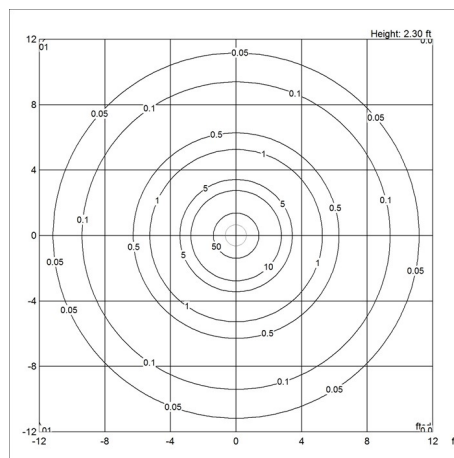

For the E-socket product variants, bulbs are not included. LED light source is part of the product.

Light distribution diagrams

CARTESIAN

ISOLUX

POLAR

louis poulsen

Variant Options For particular variant options, please check our online Product Variants Configurator on the product detail page.