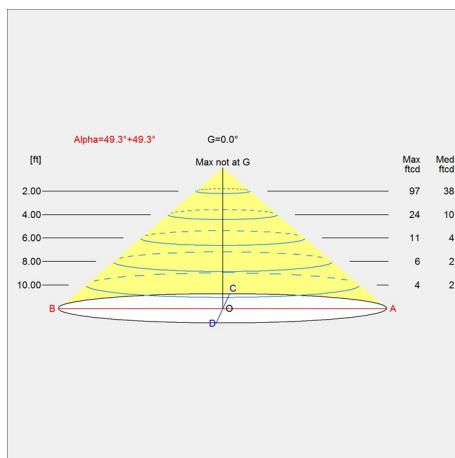

louis poulsen

Materials & Finishes

MATERIALS

Shade: Spun aluminum.

FINISHES

White, matte or black, matte, wet painted.

Mounting

Canopy: Black. Cord type: 3-conductor, 18 AWG cloth-covered power cord. Cord length: 12 feet. For mounting instructions, see download section on the product detail page.

Information

Electrical:

System Wattage: 10W to 44W

LED Wattage: 9 W or 42 W

Delivered lumens: 351 - 3,160

Efficacy: 35.1 lm/W - 71.8 lm/W

Dim-to-warm LED 3000K (100%) to 1800K (10%)

Certifications:

cULus, Dry Location

Protection class IP20

Controllability: Phase dimming or 0-10V dimming.

Color Rendering: $R_a \geq 90$ for LED variants.

Performance dependent upon screw-base lamp used in socketed variants.

For the E-socket product variants, bulbs are not included. LED light source is part of the product.

Light distribution diagrams

CARTESIAN