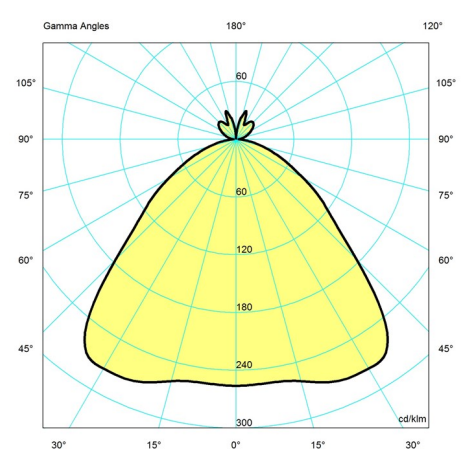

For the E-socket product variants, bulbs are not included. LED light source is part of the product.

Light distribution diagrams

CARTESIAN

ISOLUX

POLAR

louis poulsen

Variant Options For particular variant options, please check our online Product Variants Configurator on the product detail page.