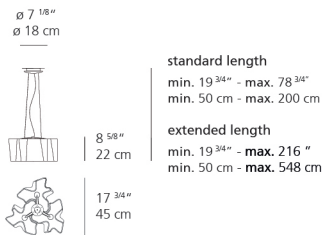

### Dimensions

### Luminaire weight

16.76 lbs / 7.6 kg

Red = Max Cd. Through Vertical plane  
Blue = Max Cd. Through Horizontal plane