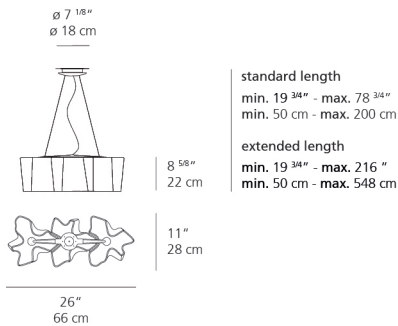

Features & Accessories

- Custom applications available
- Extended cable length

Dimensions

Packaging

4 Boxes

1 x 24-1/8" x 13" x 9-15/16" / 5.51 lbs - 61 cm x 33 cm x 25 cm / 2.5 kg

3 x 16-1/4" x 16-1/4" x 16-5/8" / 8.6 lbs - 41 cm x 41 cm x 42 cm / 3.9 kg

Light distribution

Diffused

Luminaire weight

16.98 lbs / 7.7 kg

Red = Max Cd. Through Vertical plane

Blue = Max Cd. Through Horizontal plane

Warranty