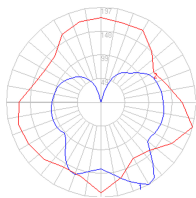

Features & Accessories

- Custom applications available
- Extended cable length

Dimensions

Packaging

4 Boxes

1 x 24-1/8" x 13" x 9-15/16" / 5.51 lbs - 61 cm x 33 cm x 25 cm / 2.5 kg

3 x 16-1/4" x 16-1/4" x 16-5/8" / 8.6 lbs - 41 cm x 41 cm x 42 cm / 3.9 kg

Light distribution

Diffused

Luminaire weight

16.98 lbs / 7.7 kg

Red = Max Cd. Through Vertical plane

Blue = Max Cd. Through Horizontal plane

Warranty