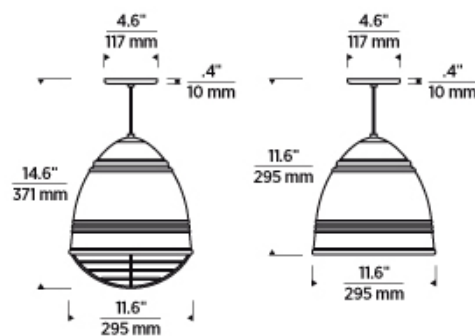

## SPECIFICATIONS

PRIMARY MATERIAL	Metal
SHADE MATERIAL	Aluminum
NET WEIGHT	3 lbs
HEIGHT	14.6in
WIDTH	11.6in
LENGTH	11.6in
UP LIGHT / DOWN LIGHT / BOTH?	
WET LISTED	
DAMP LISTED	
DRY LISTED	
MIN. HANGING HEIGHT	21.1in
MAX HANGING HEIGHT	87.1in
TOTAL CORD LENGTH	72in
TOTAL STEM LENGTH	
STEM QTY	
SLOPED CEILING ADAPTABLE?	Yes 45° Max
GENERAL LISTING	ETL Listed
INCLUDES	