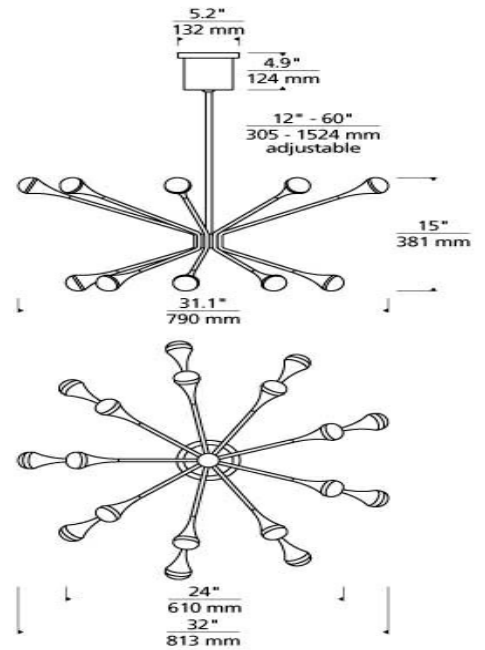

## SPECIFICATIONS

HARDWARE MATERIAL	Metal
SHADE MATERIAL	Acrylic
NET WEIGHT	13 lbs
HEIGHT	15in
WIDTH	32in
LENGTH	32in
UP LIGHT / DOWN LIGHT / BOTH?	
WET LISTED	
DAMP LISTED	Yes
DRY LISTED	
MIN. HANGING HEIGHT	31.9in
MAX HANGING HEIGHT	79.9in
TOTAL CORD LENGTH	
TOTAL STEM LENGTH	Up to 60in
STEM QTY	6
SLOPED CEILING ADAPTABLE?	Yes 35° Max
GENERAL LISTING	ETL Listed
INCLUDES	