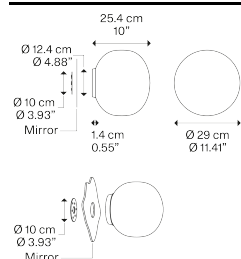

### Model Volum mirror 29

Volum is an exclusive series of glass lamps that are poetically simple yet complex in their technical execution. The four blown glass globes with glossy white finish come in different sizes measuring 14, 22, 29 and 42 cm in diameter. Thanks to their inherently distinct shapes, they intuitively complement one another to form unique compositions.

#### Volum mirror 29

#### Light source

E27 LED  
1 x 25 W  
Ø max 8.5 cm – 3.34"

Bulb not included