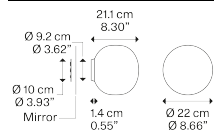

Volum,  
Design by Snøhetta

Model Volum mirror 22

Volum is an exclusive series of glass lamps that are poetically simple yet complex in their technical execution. The four blown glass globes with glossy white finish come in different sizes measuring 14, 22, 29 and 42 cm in diameter. Thanks to their inherently distinct shapes, they intuitively complement one another to form unique compositions.

Volum mirror 22

Light source

E27 LED  
1 x 25 W  
Ø max 5 cm – 1.96"  
W / L max 12.5 cm – 4.92"

Bulb not included

Structure: Silicone

Translucent

Diffuser: Blown glass

Polished White