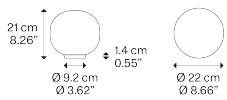

Volum,
Design by Snøhetta

Model Volum 22

Volum is an exclusive series of glass lamps that are poetically simple yet complex in their technical execution. The four blown glass globes with glossy white finish come in different sizes measuring 14, 22, 29 and 42 cm in diameter. Thanks to their inherently distinct shapes, they intuitively complement one another to form unique compositions.

Volum 22

Light source

E27 LED
1 x 25 W
Ø max 6 cm – 2.36"
W / L max 12.5 cm – 4.92"

On / Off Switch the cord

Bulb not included

Structure: Silicone

Translucent

Diffuser: Blown glass

Polished White

On / Off

18782 1200U

Net weight: 2.62 lbs

Parcels: 2

IP20

Energy Saving

Dim Triac