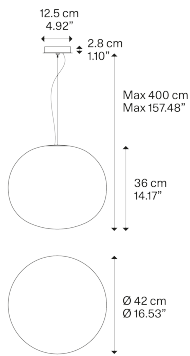

Volum,
Design by Snøhetta

Model Volum 42

The *Volum* collection is the re-interpretation of a lighting archetype from the point of view of an international design and architecture studio. It is a product that offers the same level of functionality and aesthetics from every point in the space and, at the same time, celebrates the art of glassmaking. Designed to fill a space with a 360-degree illumination, *Volum* glows uniformly in all directions providing a calming and coherent radiance.

Volum 42

Light source

Medium Base E26
1 x 25 W

Ø max 9.8 cm
Ø max 3.74"

Bulb not included

Structure: Methacrylate

Polished White

Diffuser: Blown glass

Polished White

Code

18720 1200U

Net weight: 8.82 lbs

Parcels: 2

IP20

Energy Saving

Dim Triac