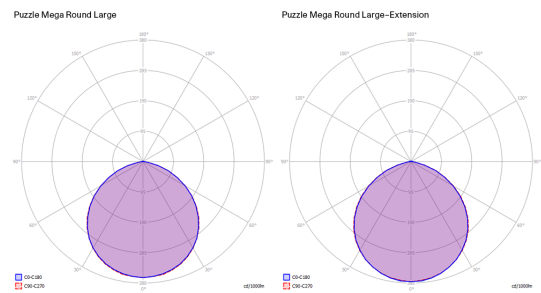

Puzzle Mega round large	Light source	Structure: Metal	Diffuser: MDF	Code
<p>LED 3000 K 4 × 18 W / 7200 lm 120 V G9 MacAdam 3-Step LED included</p>		Matte White – 9016	Matte White – 9016	16744 1030U
		Matte White – 9016	Matte Black – 9005	16744 2030U
		Matte White – 9016	Taupe	16744 3930U
		Matte White – 9016	Red	16744 6030U

Photometric data

Options of Puzzle Mega

Puzzle Mega round small

Puzzle Mega square small

Puzzle Mega square large