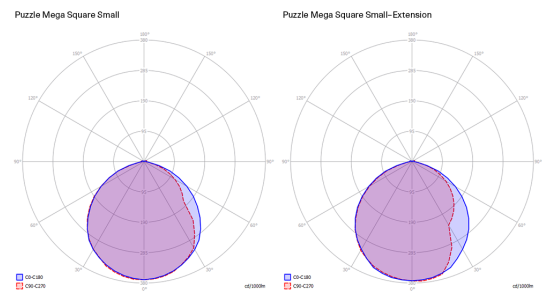

Puzzle Mega square small

LED
3000 K
3 x 18 W / 5400 lm
120 V
CRI 92
MacAdam 3-Step

Photometric data