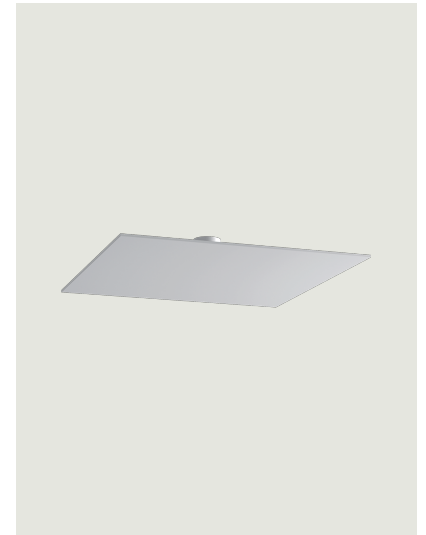

Puzzle Mega, Design by Studio Italia Design

Model Puzzle Mega square large

Large geometric figures characterised by essential forms, which almost merge with the interior architecture when off, only to be surprisingly revealed as harmonies of light and shadow when lit. New matte finishes warm up the geometric panels of *Puzzle Mega*, liquid red, white, taupe and black paints that open new decorative possibilities, playing with harmonies and contrasts of colours and shapes. With *Puzzle Mega*, light gracefully decorates walls and ceilings.

Puzzle Mega square large	Light source	Structure: Metal	Diffuser: MDF	Code	
<p>80 cm 31.49"</p> <p>Min 11.9 cm Min 4.68"</p> <p>Max 13.7 cm Max 5.39"</p> <p>80 cm 31.49"</p> <p>18 cm 7.09"</p> <p>MacAdam 3-Step</p> <p>LED included</p>	LED 3000 K 4 × 18 W / 7200 lm 120 V CRI 92	Matte White – 9016 Matte White – 9016 Matte White – 9016 Matte White – 9016	Matte White – 9016 Matte Black – 9005 Taupe Red	16745 1030U 16745 2030U 16745 3930U 16745 6030U	
	Net weight: 19.40 lbs	Parcels: 2			

LED
 3000 K
 4 x 18 W / 7200 lm
 120 V
 CRI 92
 MacAdam 3-Step

Photometric data

Options of Puzzle Mega

Puzzle Mega round small

Puzzle Mega round large

Puzzle Mega square small