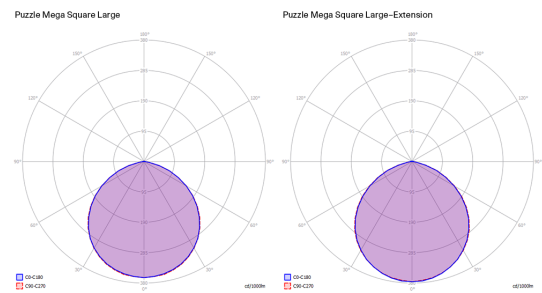

Puzzle Mega square large	Light source	Structure: Metal	Diffuser: MDF	Code	
<p>80 cm 31.49"</p> <p>Min 11.9 cm Min 4.68"</p> <p>Max 13.7 cm Max 5.39"</p> <p>80 cm 31.49"</p> <p>18 cm 7.09"</p> <p>MacAdam 3-Step</p> <p>LED included</p>	LED 3000 K 4 × 18 W / 7200 lm 120 V CRI 92	Matte White – 9016 Matte White – 9016 Matte White – 9016 Matte White – 9016	Matte White – 9016 Matte Black – 9005 Taupe Red	16745 1030U 16745 2030U 16745 3930U 16745 6030U	
	Net weight: 19.40 lbs	Parcels: 2			

LED
 3000 K
 4 x 18 W / 7200 lm
 120 V
 CRI 92
 MacAdam 3-Step

Photometric data

Options of Puzzle Mega

Puzzle Mega round small

Puzzle Mega round large

Puzzle Mega square small