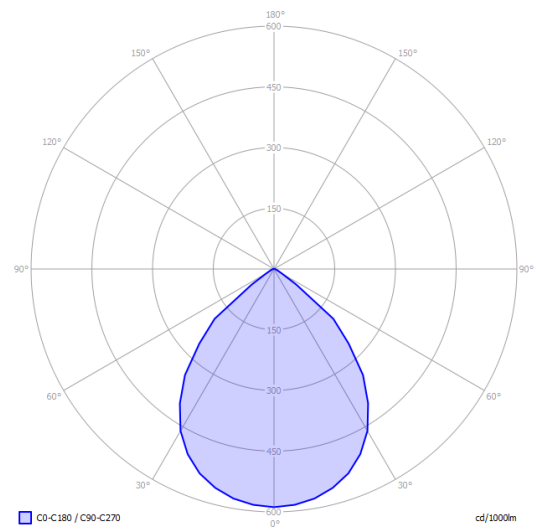

Nautilus Spot

Light source

LED
3000 K
10 W / 850 lm
120 V
CRI 90
MacAdam 3-Step

LED included

Structure: Metal

	Code
 Matte White – 9010	165839
 Matte Black – 9005	165840
 Chrome	165843
 Matte Champagne	165844

Net weight: 1.23 lbs

Parcels: 1

IP20

Energy Saving 

Dim Triac 

Nautilus Spot

Polar diagram

LED
3000 K
10 W / 850 lm
120 V
CRI 90
MacAdam 3-Step