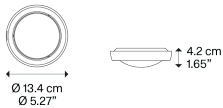

Nautilus Spot

Light source

LED
3000 K
10 W / 850 lm
120 V
CRI 90
MacAdam 3-Step

LED included

Structure: Metal

	Code
 Matte White – 9010	165839
 Matte Black – 9005	165840
 Chrome	165843
 Matte Champagne	165844

Net weight: 1.23 lbs

Parcels: 1

IP20

Energy Saving 

Dim Triac 

Nautilus Spot

Polar diagram

LED
3000 K
10 W / 850 lm
120 V
CRI 90
MacAdam 3-Step