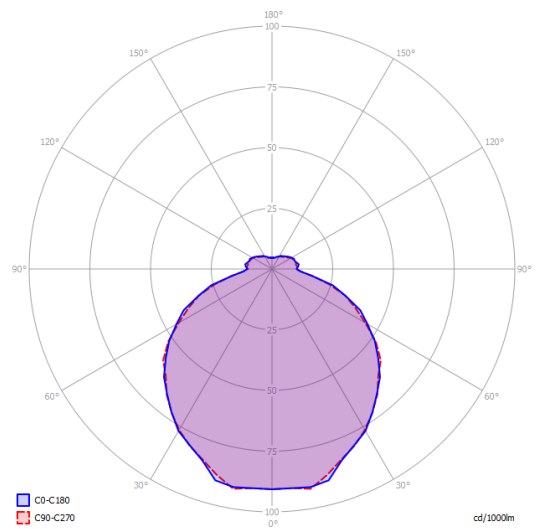

Kelly small sphere 40

Light source

Medium Base
E26 LED
3 x 25 W
(W / L max 4.72")

Structure: Metal

- Matte White – 9010
- Copperty Bronze

Diffuser: Glass

- Polished White
- Polished White

Code

141303
141249

Net weight: 12.13 lbs

Parcels: 2

IP20

Energy Saving

Dim

Kelly small sphere 40

Medium Base
E26 LED
3 x 25 W
(W / L max 4.72")

Polar diagram

Options of Kelly sphere

Kelly medium sphere 50

Kelly large sphere 80