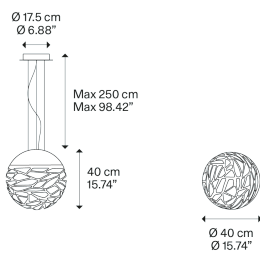

Kelly sphere,
Design by Andrea Tosetto

Model Kelly small sphere 40

Seductive beauty with a bold personality thanks to the strong and precise laser cuts, which lighten the metal of the lampshade and create an intriguing play of light and shadow. Kelly is a multifaceted family of suspension and wall lamps that stand out with elegance in any living space thanks to the variety of available forms and finishes.

Kelly small sphere 40

Light source

Medium Base
E26 LED
3 x 25 W
(W / L max 4.72")

Structure: Metal

- Matte White – 9010
- Copperty Bronze

Diffuser: Glass

- Polished White
- Polished White

Code

141303
141249

Net weight: 12.13 lbs

Parcels: 2

IP20

Energy Saving

Dim

Kelly small sphere 40

Medium Base
E26 LED
3 x 25 W
(W / L max 4.72")

Polar diagram

Options of Kelly sphere

Kelly medium sphere 50

Kelly large sphere 80