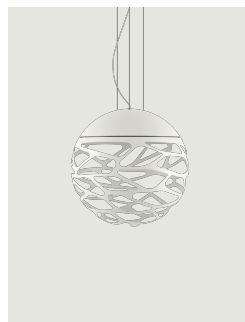

Kelly sphere,
Design by Andrea Tosetto

Model Kelly small sphere 40

Seductive beauty with a bold personality thanks to the strong and precise laser cuts, which lighten the metal of the lampshade and create an intriguing play of light and shadow. Kelly is a multifaceted family of suspension and wall lamps that stand out with elegance in any living space thanks to the variety of available forms and finishes.

Kelly small sphere 40

Light source

Medium Base
E26 LED
3 x 25 W
(W / L max 4.72")

Structure: Metal

- Matte White – 9010
- Copperty Bronze

Diffuser: Glass

- Polished White
- Polished White

Code

141303
141249

Net weight: 12.13 lbs

Parcels: 2

IP20

Energy Saving

Dim

Kelly small sphere 40

Medium Base
E26 LED
3 x 25 W
(W / L max 4.72")

Polar diagram

Options of Kelly sphere

Kelly medium sphere 50

Kelly large sphere 80