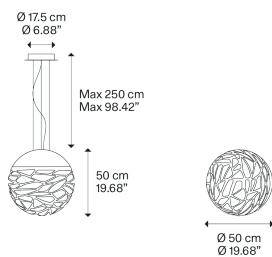

Kelly sphere,
Design by Andrea Tosetto

Model Kelly medium sphere 50

Seductive beauty with a bold personality thanks to the strong and precise laser cuts, which lighten the metal of the lampshade and create an intriguing play of light and shadow. Kelly is a multifaceted family of suspension and wall lamps that stand out with elegance in any living space thanks to the variety of available forms and finishes.

Kelly medium sphere 50

Light source

Medium Base
E26 LED
3 x 25 W
(W / L max 4.72")

Structure: Metal

- Matte White – 9010
- Coppery Bronze

Diffuser: Glass

- Polished White
- Polished White

Code

141304
141248

Net weight: 19.84 lbs

Parcels: 2

IP20

Energy Saving

Dim

Kelly medium sphere 50

Medium Base
E26 LED
3 x 25 W
(W / L max 4.72")

Polar diagram

Options of Kelly sphere

Kelly small sphere 40

Kelly large sphere 80