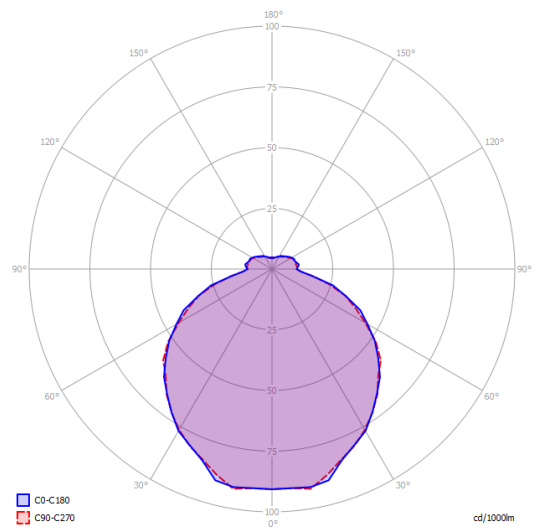

Kelly medium sphere 50

Light source

Medium Base
E26 LED
3 x 25 W
(W / L max 4.72")

Structure: Metal

- Matte White – 9010
- Coppery Bronze

Diffuser: Glass

- Polished White
- Polished White

Code

141304
141248

Net weight: 19.84 lbs

Parcels: 2

IP20

Energy Saving

Dim

Kelly medium sphere 50

Medium Base
E26 LED
3 x 25 W
(W / L max 4.72")

Polar diagram

Options of Kelly sphere

Kelly small sphere 40

Kelly large sphere 80