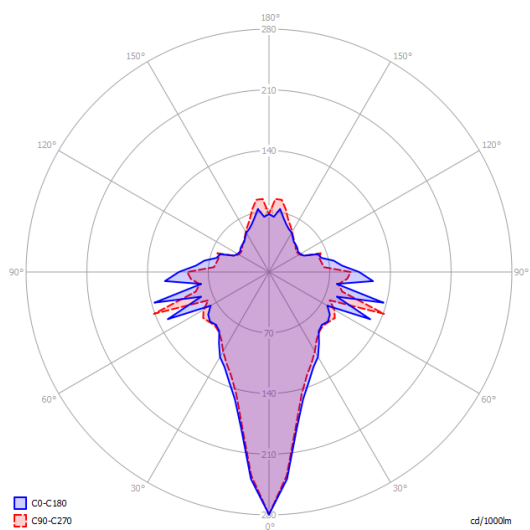

Jefferson mini

Light source

LED  
2700 K  
3 W / 450 lm  
350 mA  
CRI 90  
MacAdam 3-Step

LED included

Structure: Metal

-  Black Chrome
-  Gold

Diffuser: Bohemian crystal

-  Clear Crystal
-  Clear Crystal

## Polar diagram

LED  
2700 K  
3 W / 450 lm  
350 mA  
CRI 90  
MacAdam 3-Step