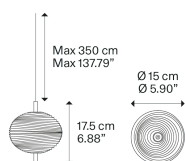

Jefferson mini

Light source

LED  
2700 K  
3 W / 450 lm  
350 mA  
CRI 90  
MacAdam 3-Step

LED included

Structure: Metal

-  Black Chrome
-  Gold

Diffuser: Bohemian crystal

-  Clear Crystal
-  Clear Crystal