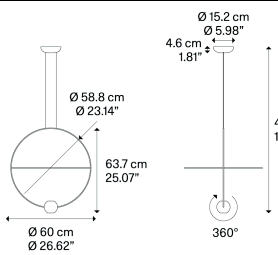

Elara medium

Light source

LED
3000 K
27 W
Side I 2260 lm
Side II 845 lm
1000 mA
CRI 90
MacAdam 3-Step

LED and driver included

Structure: Metal

 Glossy Black – 9005
 Polished Gold

 Matte Black – 9005
 Matte Gold

Code

20621 2230U

20621 5030U

Net weight: 4.19 lbs

Parcels: 1

IP20

Energy Saving 

Dim Triac 