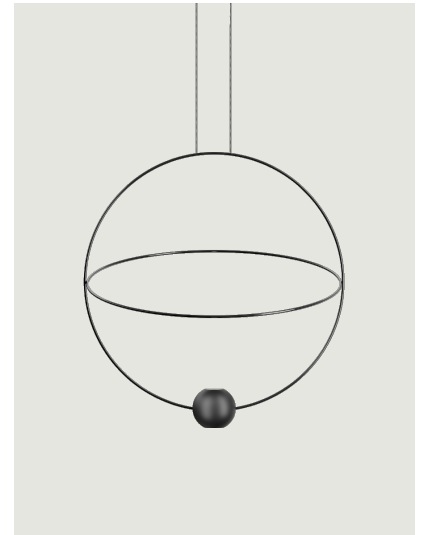

Elara,
Design by Nika Zupanc

Model Elara medium

The name *Elara* connotes astronomy and Greek mythology, and its geometric design mimicks the trajectory of the planets within the universe. Inspired by astral motion, the lamp is characterised by two metal rings, one of which can be set at various angles to produce fluidity and movement, as well as a small sphere at the bottom of the lamp that contains the light source.

Elara medium

Light source

LED
3000 K
27 W
Side I 2260 lm
Side II 845 lm
1000 mA
CRI 90
MacAdam 3-Step

LED and driver included

Structure: Metal

 Glossy Black – 9005
 Polished Gold

 Matte Black – 9005
 Matte Gold