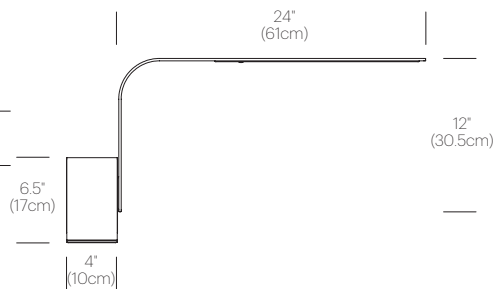

CERTIFICATIONS

PACKAGING WEIGHT AND DIMENSIONS

LIM:	8.95LBS	25.5" X 13.5" X 2.5"
	4.1KGS	65cm X 34cm X 6cm

NOTES

- Occupancy sensor model available upon request
- Custom requests can be considered on volume orders

FINISHES

BRUSHED ALUMINUM

GRAPHITE

WHITE

DIMENSIONS

LIM L

LIM C

LIM FLOOR