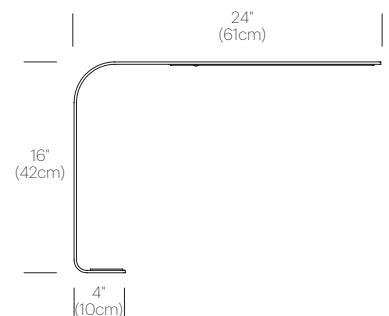

CERTIFICATIONS

PACKAGING WEIGHT AND DIMENSIONS

LIM:	8.95LBS	25.5" X 13.5" X 2.5"
	4.1KGS	65cm X 34cm X 6cm

NOTES

- Occupancy sensor model available upon request
- Custom requests can be considered on volume orders

FINISHES

BRUSHED ALUMINUM

GRAPHITE

WHITE

DIMENSIONS

LIM L

LIM C

LIM FLOOR

DESCRIPTION

LIM is a revolutionary ultra-slim LED task light that is as fun to use as it is functional. LIM's "L" shaped arm discreetly conceals an array of high-output LEDs and utilizes a magnetic attachment system for effortless adjustment. LIM is available in four models: LIM table, LIM floor, LIM360 and LIM C under-surface.