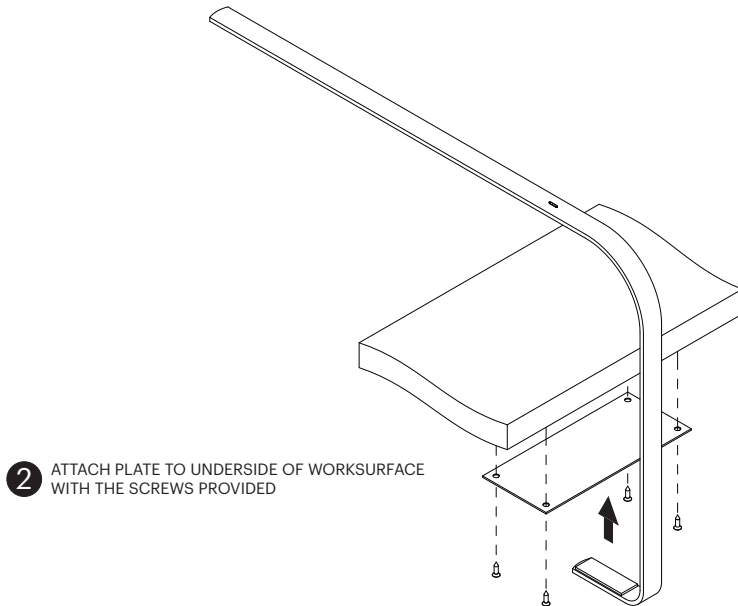

LIM C UNDERSURFACE