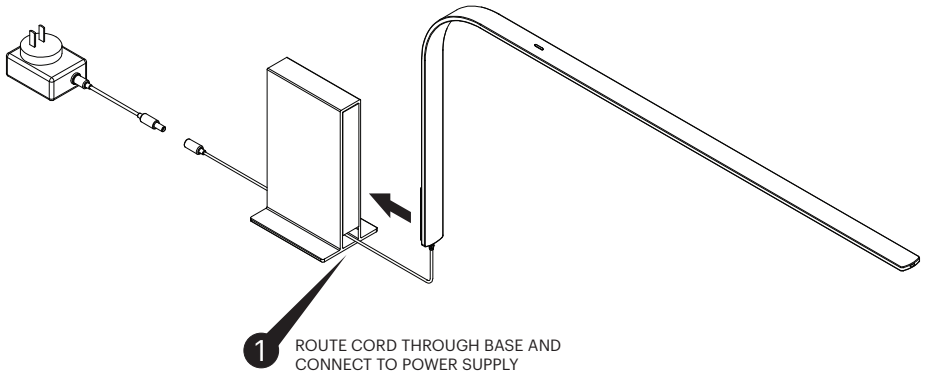

Pablo®

LIM

ASSEMBLY & INSTALLATION INSTRUCTIONS

Pablo®

LIM

LIM BLOCK

LIM C UNDERSURFACE

Pablo®

LIM

LIM FLOOR

NOTE

TAP OPTICAL SWITCH BRIEFLY TO CYCLE THROUGH HIGH, LOW AND OFF. PRESS AND HOLD OPTICAL SWITCH TO ACTIVATE FULL RANGE DIM CONTROL. RELEASE FINGER FROM OPTICAL SWITCH WHEN DESIRED LIGHT LEVEL IS REACHED.