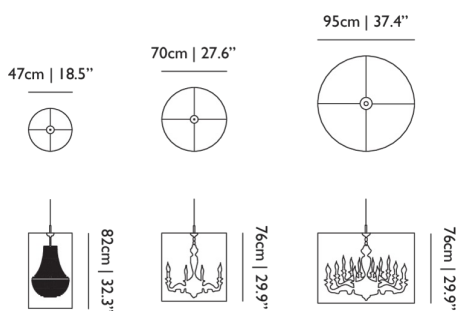

Dimensions

Product

WIDTH 47cm | 18.5"
HEIGHT 82cm | 32.3"
DEPTH 47cm | 18.5"
DIAMETER 47cm | 18.5"
WEIGHT NETTO 5.3kg | 11.68lbs

Packaging

WIDTH 52cm | 20.5"
HEIGHT 52cm | 20.5"
CUBAGE 0.14m³ | 4.97ft³
LENGTH 52cm | 20.5"
WEIGHT 4kg | 8.82lbs

CABLE LENGTH

400cm | 157.5"

Light Shade Shade / Light Shade Shade 70

Dimensions

Product

WIDTH 70cm | 27.6"**HEIGHT** 76cm | 29.9"**DEPTH** 70cm | 27.6"**DIAMETER** 70cm | 27.6"**WEIGHT NETTO** 6kg | 13.23lbs

Packaging

WIDTH 62cm | 24.4"**HEIGHT** 29cm | 11.4"**CUBAGE** 0.11m³ | 3.94ft³**LENGTH** 62cm | 24.4"**WEIGHT** 5kg | 11.02lbs

Technical CE

MATERIAL

Semi-transparent mirror film shade, metal frame structure