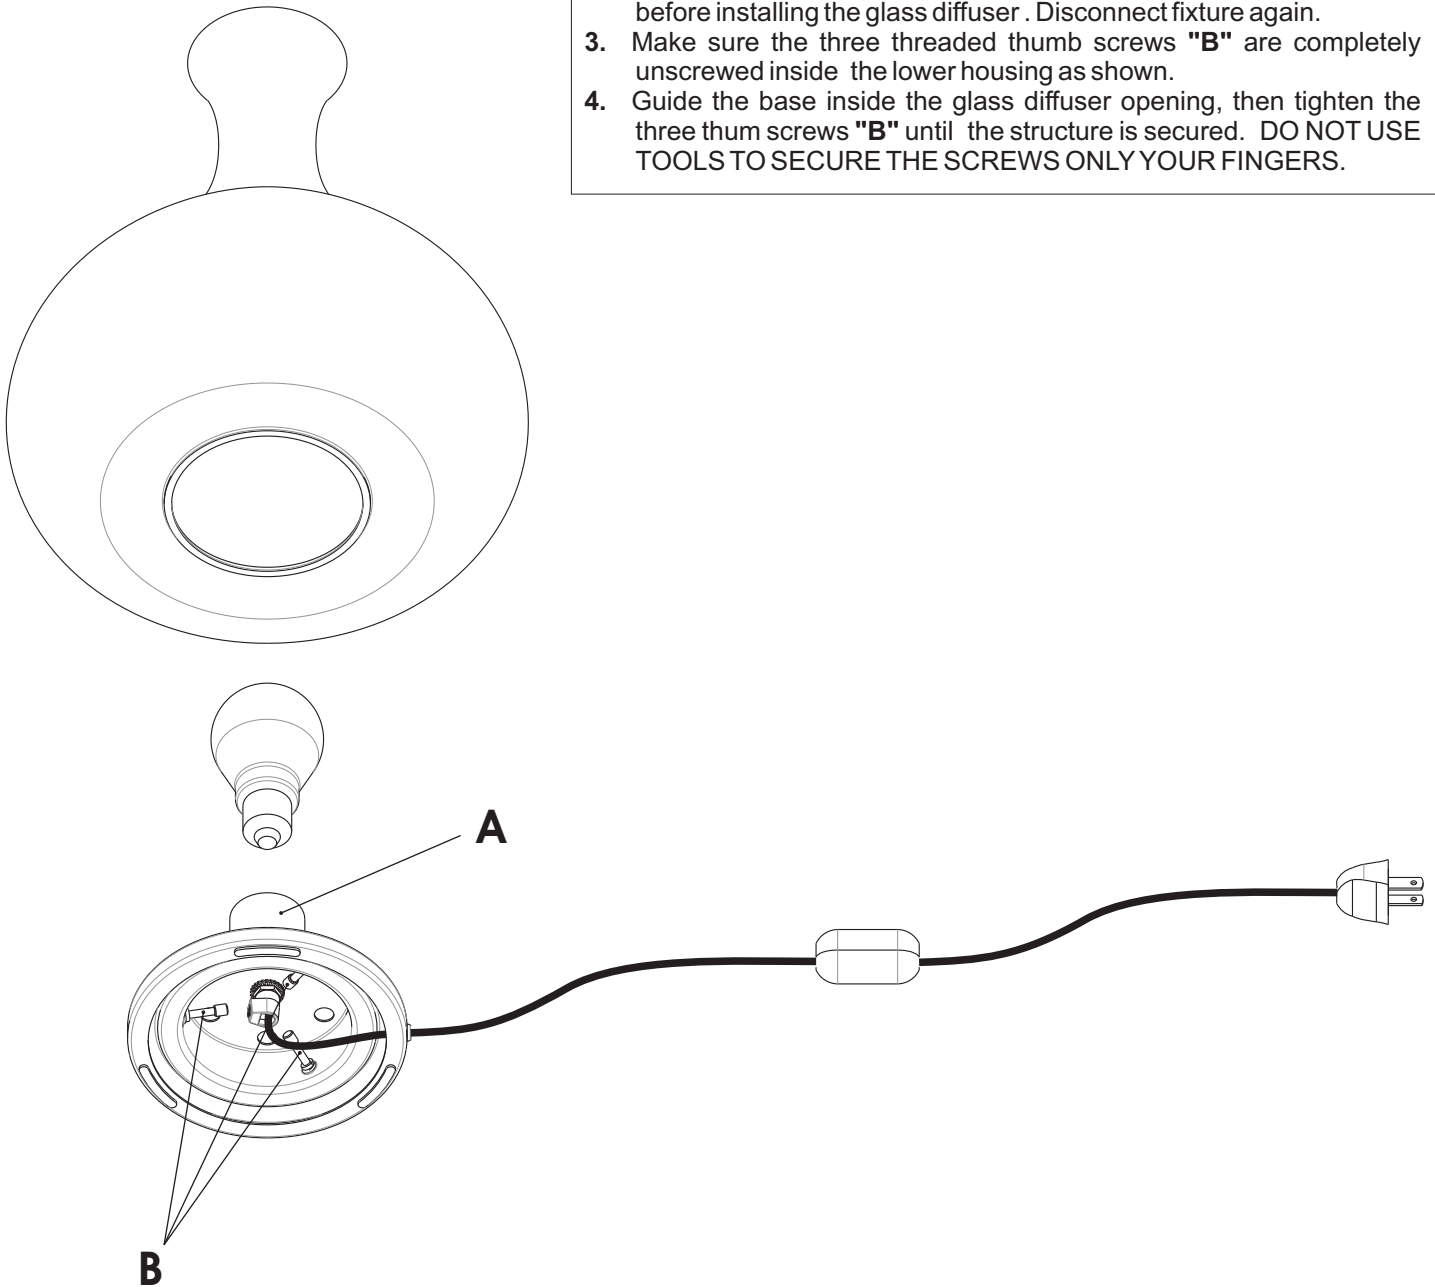

SUMMER T

rev. 0

Design: Eva Zeisel
Codice: 0706364015252 cromo/bianco
0706364015352 cromo/ambra

TECHNICAL DATA

1 X MAX 75W
E26 TYPE A
120V / 60Hz

LOCATION

INSTALLATION INSTRUCTIONS

L E U C O S[®]

SUMMER T Table

Designed by: Eva Zeisel

LEUCOS USA
11 Mayfield Avenue
Edison, NJ 08837 USA
Phone (732) 225-0010 Fax (732) 225-0250
info@leucosusa.com
www.leucosusa.com

FOLLOW THE ASSEMBLY INSTRUCTIONS BY READING THE NUMERICAL PROGRESSION.

INSTALLATION INSTRUCTIONS

1. Make sure that the fixture is disconnected before begin installation.
2. Place the bulb into the lampholder "A" and make a working test before installing the glass diffuser . Disconnect fixture again.
3. Make sure the three threaded thumb screws "B" are completely unscrewed inside the lower housing as shown.
4. Guide the base inside the glass diffuser opening, then tighten the three thumb screws "B" until the structure is secured. DO NOT USE TOOLS TO SECURE THE SCREWS ONLY YOUR FINGERS.