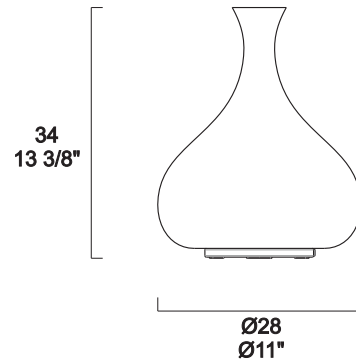

SUMMER T

rev. 0

Design: Eva Zeisel
Codice: 0706364015252 cromo/bianco
0706364015352 cromo/ambra

TECHNICAL DATA

1 X MAX 75W
E26 TYPE A
120V / 60Hz

LOCATION

INSTALLATION INSTRUCTIONS

L E U C O S[®]

INSTALLATION INSTRUCTIONS

1. Make sure that the fixture is disconnected before begin installation.
2. Place the bulb into the lampholder "A" and make a working test before installing the glass diffuser . Disconnect fixture again.
3. Make sure the three threaded thumb screws "B" are completely unscrewed inside the lower housing as shown.
4. Guide the base inside the glass diffuser opening, then tighten the three thumb screws "B" until the structure is secured. DO NOT USE TOOLS TO SECURE THE SCREWS ONLY YOUR FINGERS.