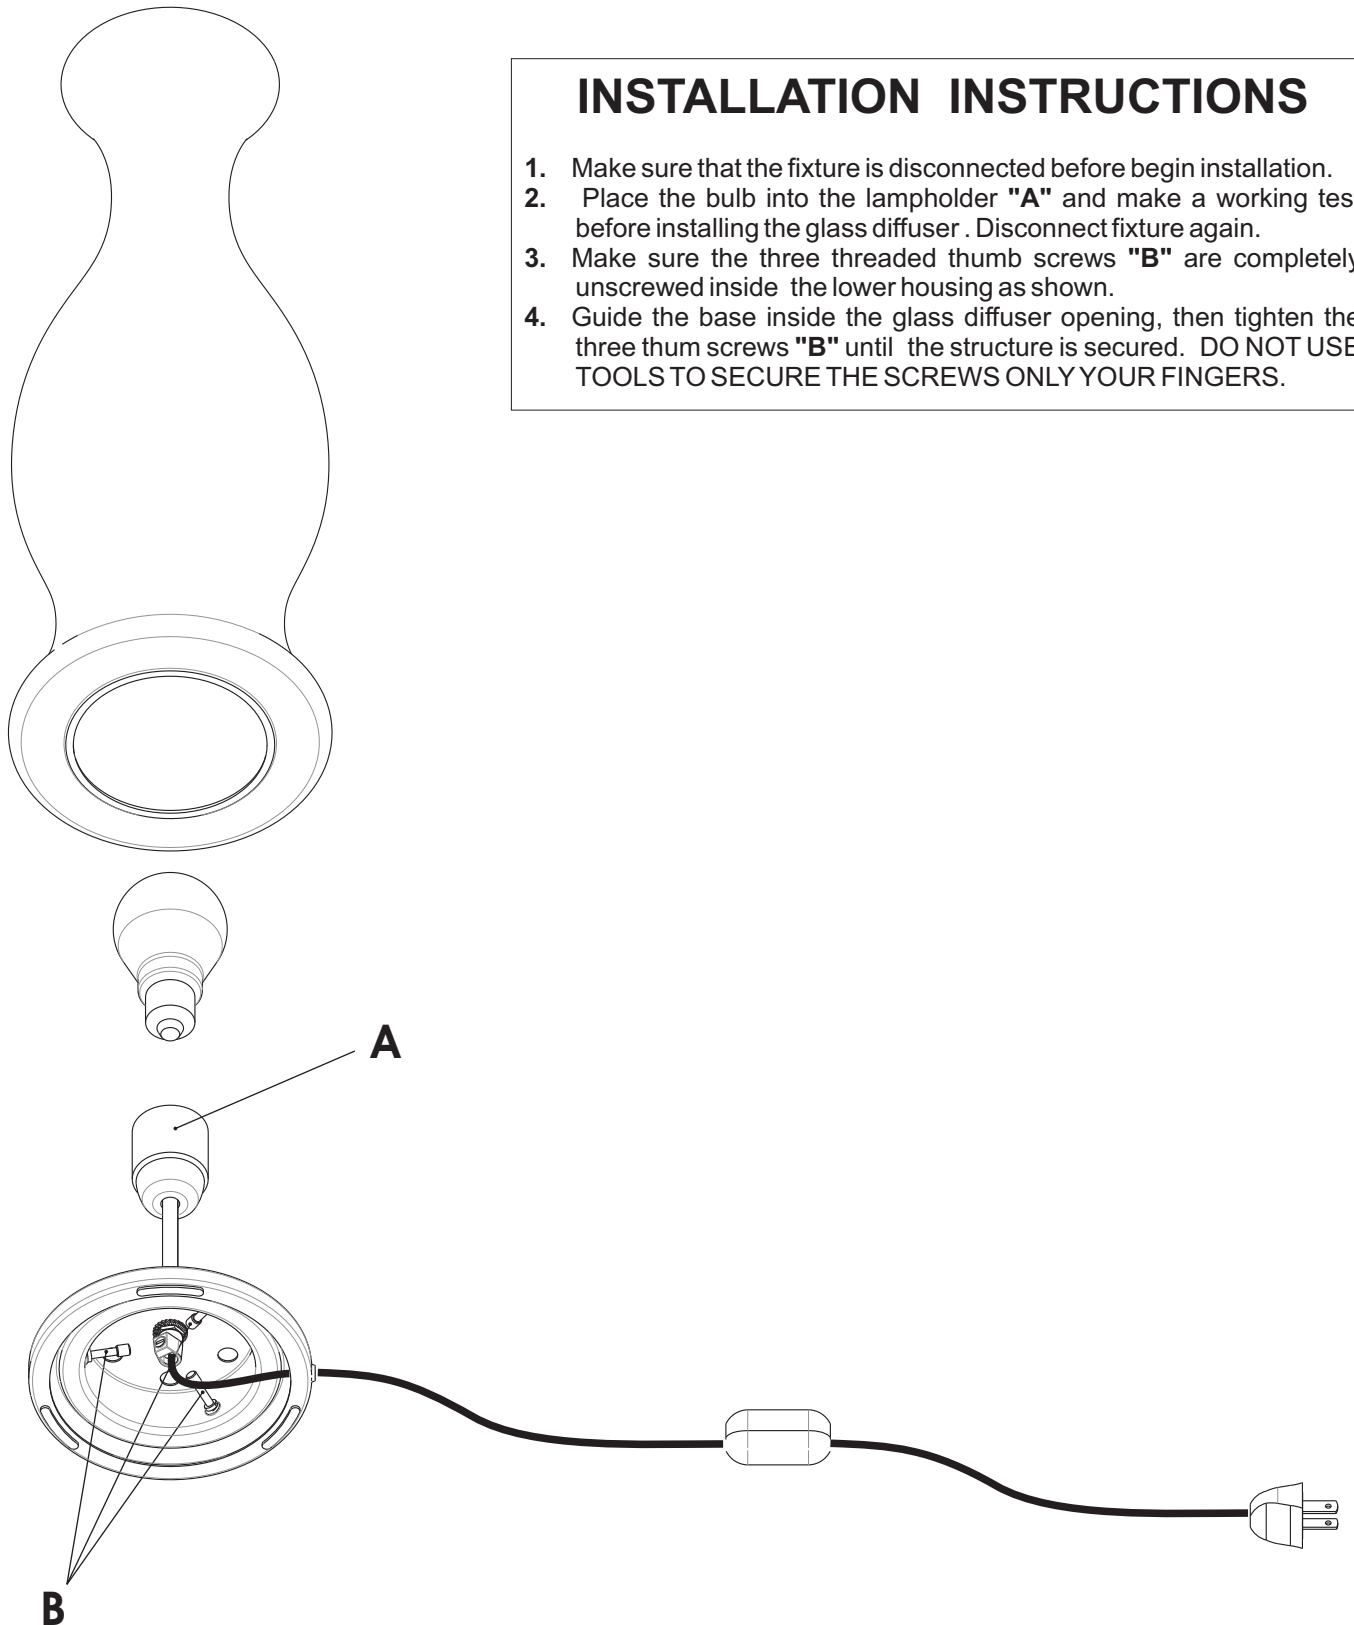

SPRING T

rev. 0

Design: Eva Zeisel
Codice: 0706363015252 cromo/bianco
0706363015352 cromo/ambra

TECHNICAL DATA

1 X MAX 75W
E26 TYPE A
120V / 60Hz

LOCATION

INSTALLATION INSTRUCTIONS

L E U C O S[®]

SPRING T Table

Designed by: Eva Zeisel

LEUCOS USA
11 Mayfield Avenue
Edison, NJ 08837 USA
Phone (732) 225-0010 Fax (732) 225-0250
info@leucosusa.com
www.leucosusa.com

FOLLOW THE ASSEMBLY INSTRUCTIONS BY READING THE NUMERICAL PROGRESSION.