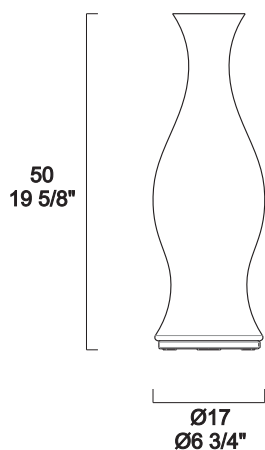

SPRING T

rev. 0

Design: Eva Zeisel
Codice: 0706363015252 cromo/bianco
0706363015352 cromo/ambra

TECHNICAL DATA

1 X MAX 75W
E26 TYPE A
120V / 60Hz

LOCATION

INSTALLATION INSTRUCTIONS

L E U C O S[®]

SPRING T Table

Designed by: Eva Zeisel

LEUCOS USA
11 Mayfield Avenue
Edison, NJ 08837 USA
Phone (732) 225-0010 Fax (732) 225-0250
info@leucosusa.com
www.leucosusa.com

FOLLOW THE ASSEMBLY INSTRUCTIONS BY READING THE NUMERICAL PROGRESSION.