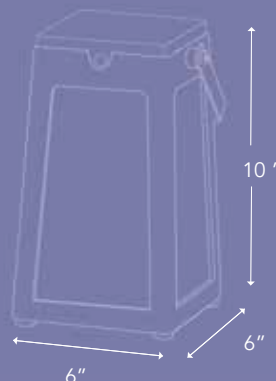

Material: aluminum

Available finish: red, citrus, space gray, taupe gray, corten

Product Size: 6" x 6" x 10"

Product Weight: 3 lbs

Carton Size: 7" x 7" x 15"

Carton Weight: 4 lbs