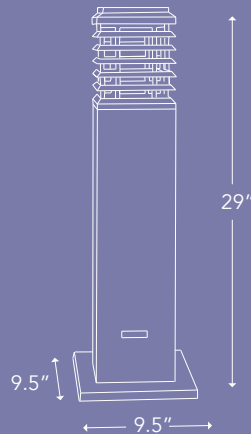

TEKURA Pathway Light

East Meet West

TEKURA design is based on the elegant combination of oiled teakwood and Italian made high performance HPL in slate finish. A robust and sophisticated mix, highly adaptable to any outdoor environment. A rich blend of "zen" attitude and style, TEKURA will add a spark of finesse to your backyard.

Available in teak/HPL and weathered teak/HPL

Product size: 9.5" x 9.5" x 29"

Product weight: 18 lbs

Carton size: 12" x 12" x 32"

Carton weight: 20 lbs

SOLAR MODULE OPTION

FEATURE	ASB300S	ASB500S
300 Lumens	✓	
500 Lumens		✓
Dimmable	✓	✓
2700K	✓	✓
IP57 waterproof	✓	✓
USB Rechargeable	✓	✓
Range 6 Hr Full Power		✓
Smart Mode	✓	✓
Motion Sensor		✓