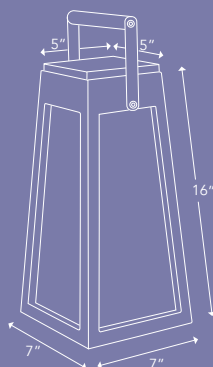

Available in natural teak and weathered teak finish. Choice of frosted acrylic or steel mesh side panel.

Product Size: 7"x7"x16"

Product Weight: 4 lbs

Carton Size: 9 x 9"x 19 "

Carton Weight: 5 lbs

SOLAR MODULE OPTIONS