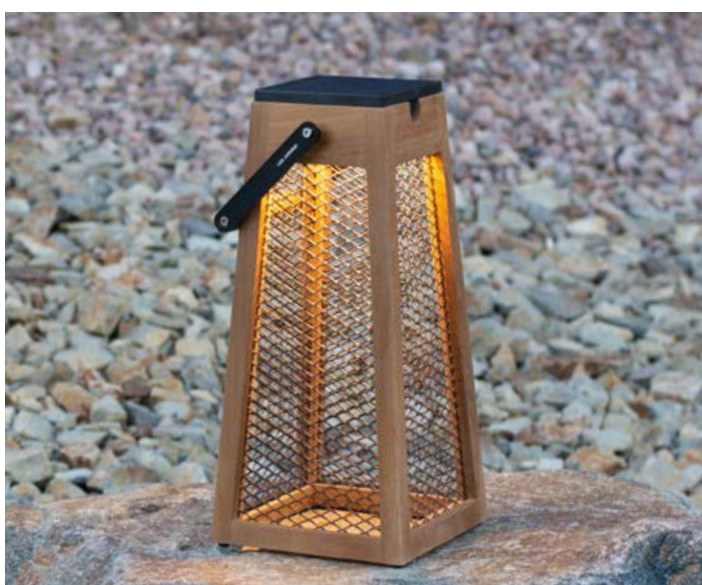

ROAM

Classic. Simple. Chic

ROAM lantern fits in any environment. Understated, elegant and portable, you can take it anywhere: to the beach, to a summer concert in the park or a glamping trip. ROAM is always there, effortlessly supplying the light needed to enjoy a festive evening. A stylish and pleasant lighting solution.

Available in natural teak and weathered teak finish. Choice of frosted acrylic or steel mesh side panel.

Product Size: 7"x7"x16"

Product Weight: 4 lbs

Carton Size: 9 x 9"x 19 "

Carton Weight: 5 lbs

SOLAR MODULE OPTIONS

FEATURE	ASB300S	ASB500S
300 Lumens	✓	
500 Lumens		✓
Dimmable	✓	✓
2700K	✓	✓
IP57 waterproof	✓	✓
USB Rechargeable	✓	✓
Range 6 Hr Full Power	✓	✓
Smart Mode	✓	✓
Motion Sensor		✓