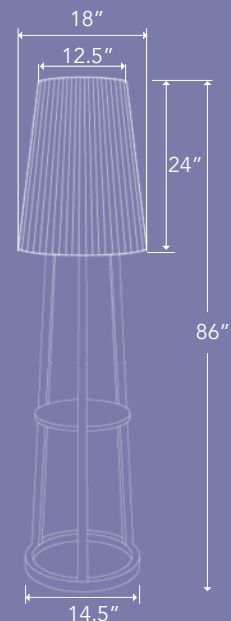

Weight: 18 lbs