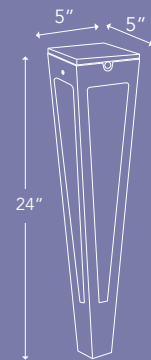

Lanai Wall Mount

Weight: 6 lbs

Lanai Base

Weight: 6 lbs

Weight: 3 lbs

Weight: 8 lbs