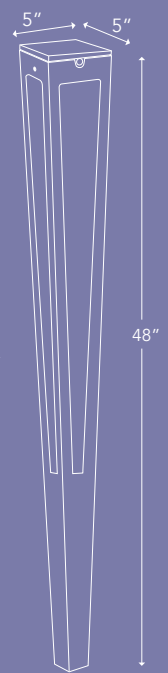

Color: space gray, red, corten aluminum finish, natural teak and weathered teak finish.

Size: 24" tall and 48" tall

Accessories: Lanai Base and Lanai Wall Mount

SOLAR MODULE OPTION

FEATURE	ASB300S	ASB500S
300 Lumens	✓	
500 Lumens		✓
Dimmable	✓	✓
2700K	✓	✓
IP57 waterproof	✓	✓
USB Rechargeable	✓	✓
Range 6 Hr Full Power		✓
Smart Mode	✓	✓
Motion Sensor		✓

Lanai Wall Mount

Weight: 6 lbs

Lanai Base

Weight: 6 lbs

Weight: 3 lbs

Weight: 8 lbs