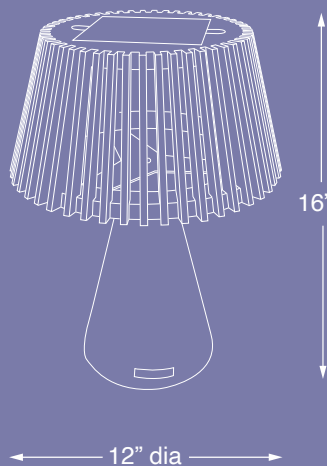

ENOKI

Organic. Festive. Magical

Product specifications:

Available in natural and weathered teak wood

Product Size: 12" dia x 16 H"

Product Weight: 10 lbs

Carton Size: 14" x 14" x 13"

Carton Weight: 12 lbs