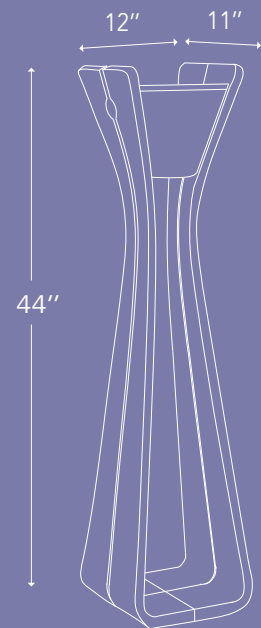

BLOOM

Feminine. Decorative. Sculptural.

Just like a flower in the rough, one can only BLOOM through sunlight and sustainability. Les Jardins high efficiency solar lamp combines superior technology with an environmentally friendly practice, illuminating one's surroundings without any visual compromise such as electrical cords. BLOOM is the physical embodiment of natural beauty through design and innovation.

Weight: 21.5 lbs