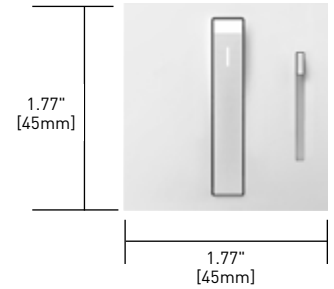

TECHNICAL SPECIFICATIONS

3rd Party Compliance

cULus Listed, File Number E95219, Standard UL1472, Dimmers

Performance

ELECTRICAL

Supply Voltage	120 VAC
Maximum Rated Load	Incandescent, Halogen & ELV: 700W, MLV: 500VA, LED/CFL: 450W, EFL: 4.5A
Frequency	60 Hz
Phase Control	Forward or Reverse (selectable)
Installation	Single Pole or 3-Way

MECHANICAL

Enclosure Material Indoor Use Only

ENVIRONMENTAL

Flammability UL94 V2

Materials

Paddle	Polycarbonate	Terminal	Brass
Back Body	Polycarbonate	Termination	Steel Plated Scews
Contacts	Silver		

Warranty

Lifetime Limited Warranty