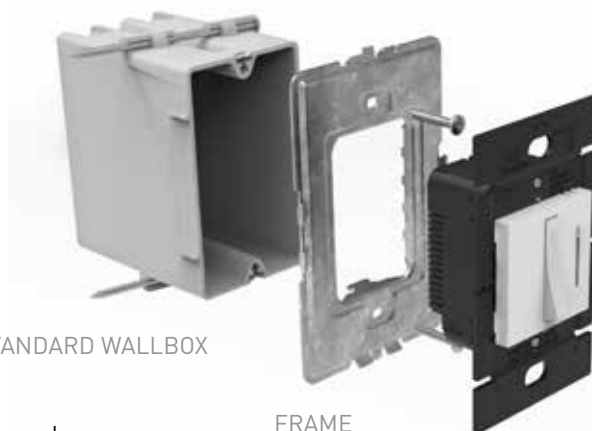

The Locator Status Light is integrated in the Tru-Universal Whisper Style Dimmers. This feature provides illumination and makes it easier to locate in the dark. adorne[®] Whisper™ Style Dimmers are available in white, magnesium, or graphite finishes to complement the broad range of adorne device plate options that are available.

FEATURES & BENEFITS

adorne devices fit in all existing NEMA-approved wallboxes.

Heavy gauge steel frame is grounded via factory installed 12AWG ground lead. Device and metal wall plates are self-grounded to frame.

STANDARD WALLBOX

FRAME

DEVICE

WALL PLATE

Device snaps into the frame and self-aligns without any screws.

Wall plate snaps onto frame; no screws required.

Modular system solves device alignment problems, improving fit and finish in multi-gang installations.

adorne devices can be installed in any existing standard wallbox.

Backwire terminal screws are recessed into back of body.

Wall plate and frames available in 1-6 gang sizes.

ORDERING INFORMATION

CATALOG NUMBER	DESCRIPTION	RATING	COMPLIANCE	COLORS	COO
ADWR703TUM4	Single-Pole/ 3-Way	Incandescent, Halogen & ELV: 700W, MLV, 500VA, LED/CFL: 450W (not compatible with 0-10V LED drivers), EFL: 4.5A		Magnesium	China
ADWR703TUW4	Single-Pole/ 3-Way			White	China
ADWR703TUG4	Single-Pole/ 3-Way			Graphite	China