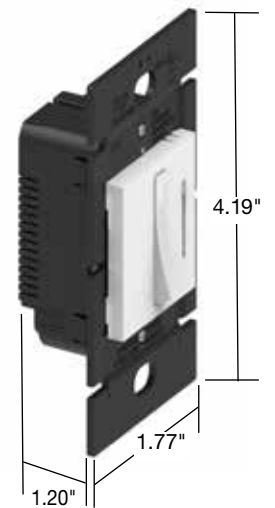

TECHNICAL SPECIFICATIONS

3rd Party Compliance

cULus Listed, File Number E95219, Standard UL1472, Dimmers

Performance

ELECTRICAL

Supply Voltage	120 VAC
Maximum Rated Load	Incandescent, Halogen & ELV: 700W, MLV: 500VA, LED/CFL: 450W, EFL: 4.5A
Frequency	60 Hz
Phase Control	Forward or Reverse (selectable)
Installation	Single Pole or 3-Way

MECHANICAL

Enclosure Material Indoor Use Only

ENVIRONMENTAL

Flammability UL94 V2

Materials

Paddle	Polycarbonate	Terminal	Brass
Back Body	Polycarbonate	Termination	Steel Plated Scews
Contacts	Silver		

Warranty

Lifetime Limited Warranty