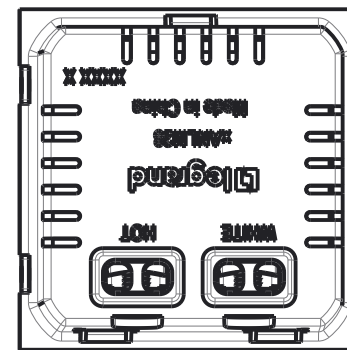

General Info

Color	White	UPC Number	785007022957
Country Of Origin	China	Product Line	Pass & Seymour
Type	Nightlight	Standard	CULUS, ETL Listed

Technical Information

Voltage	125 V	Battery	Not Required
Compatibility	Residential Wiring	Lens Material	Thermoplastic
Lens Color	Clear	Connection Type	Internal Pressure Plates
Terminals	Screw	Lamp Type	LED

2

1

REV	EC.NO.	DATE	DESCRIPTION	DFTR	CK.
A			INITIAL RELEASE		

SCALE 0.750

B

B

A

A

Size Face: 2x2 Module
 Size Backbody: 2x2 Module
 3rd Party Compliance: cETLus LISTED
 Ratings: 120 VAC
 Termination: Back Wire Only
 Misc: Copper Wire Only
 For Use With adorne System Only

AANLM24, adorne Nightlight 2-Module