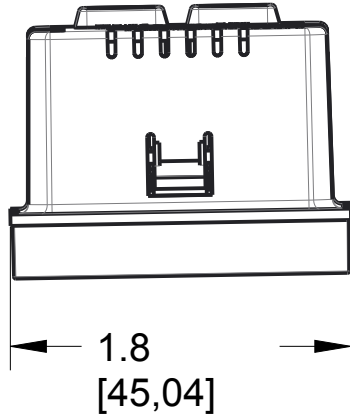

2

1

REV	EC.NO.	DATE	DESCRIPTION	DFTR	CK.
A			INITIAL RELEASE		

SCALE 0.750