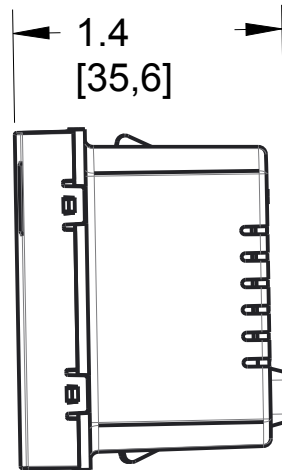

General Info

Color	White	UPC Number	785007022957
Country Of Origin	China	Product Line	Pass & Seymour
Type	Nightlight	Standard	CULUS, ETL Listed

Technical Information

Voltage	125 V	Battery	Not Required
Compatibility	Residential Wiring	Lens Material	Thermoplastic
Lens Color	Clear	Connection Type	Internal Pressure Plates
Terminals	Screw	Lamp Type	LED

2

1

REV	EC.NO.	DATE	DESCRIPTION	DFTR	CK.
A			INITIAL RELEASE		

SCALE 0.750

B

B

A

A

Size Face: 2x2 Module
 Size Backbody: 2x2 Module
 3rd Party Compliance: cETLus LISTED
 Ratings: 120 VAC
 Termination: Back Wire Only
 Misc: Copper Wire Only
 For Use With adorne System Only

AANLM24, adorne Nightlight 2-Module