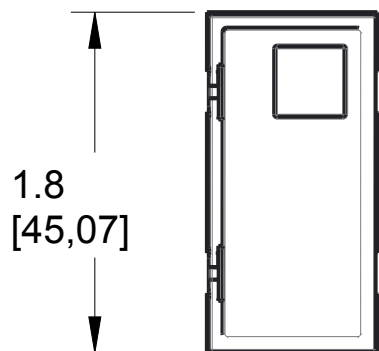

General Info

Color	White	UPC Number	785007022582
Country Of Origin	China	Product Line	Pass & Seymour
Type	Nightlight	Standard	CULUS, ETL Listed

Technical Information

Voltage	125 V	Battery	Not Required
Compatibility	Residential Wiring	Lens Material	Thermoplastic
Lens Color	Clear	Connection Type	Internal Pressure Plates
Terminals	Screw	Lamp Type	LED

2

1

REV	EC.NO.	DATE	DESCRIPTION	DFTR	CK.
A			INITIAL RELEASE		

B

B

A

A

Size Face: 2x1 Module
 Size Backbody: 2x1 Module
 3rd Party Compliance: cETLus LISTED
 Ratings: 120 VAC
 Termination: Wire Leads Only
 Misc: Copper Wire Only
 For Use With adorne System Only