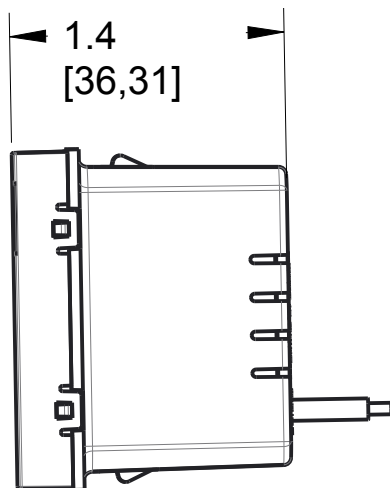

General Info

Color	White	UPC Number	785007022582
Country Of Origin	China	Product Line	Pass & Seymour
Type	Nightlight	Standard	CULUS, ETL Listed

Technical Information

Voltage	125 V	Battery	Not Required
Compatibility	Residential Wiring	Lens Material	Thermoplastic
Lens Color	Clear	Connection Type	Internal Pressure Plates
Terminals	Screw	Lamp Type	LED

2

1

REV	EC.NO.	DATE	DESCRIPTION	DFTR	CK.
A			INITIAL RELEASE		

B

B

A

A

Size Face: 2x1 Module
 Size Backbody: 2x1 Module
 3rd Party Compliance: cETLus LISTED
 Ratings: 120 VAC
 Termination: Wire Leads Only
 Misc: Copper Wire Only
 For Use With adorne System Only