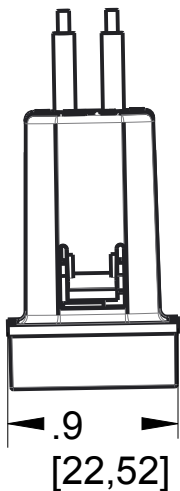

Shown with one Half-Size
Nightlight

Perfect for hallways, kids' rooms, or anywhere a little bit of light can provide extra comfort and visibility. Pair this half-sized version with an adorne Paddle, Whisper, or Push Switch, or an adorne Outlet, and fit it all neatly into any One-Gang+ Wall Plate for more function in one place.

Features & Benefits

Installs in 15 minutes or less, fitting into an existing electrical box. No new wiring required for typical installation. The Half-Size Nightlight is designed to be installed next to another adorne device in a single Wall Plate.

General Info

Color	White	UPC Number	785007022582
Country Of Origin	China	Product Line	Pass & Seymour
Type	Nightlight	Standard	CULUS, ETL Listed

Technical Information

Voltage	125 V	Battery	Not Required
Compatibility	Residential Wiring	Lens Material	Thermoplastic
Lens Color	Clear	Connection Type	Internal Pressure Plates
Terminals	Screw	Lamp Type	LED

2

1

REV	EC.NO.	DATE	DESCRIPTION	DFTR	CK.
A			INITIAL RELEASE		

B

B

A

A

Size Face: 2x1 Module
 Size Backbody: 2x1 Module
 3rd Party Compliance: cETLus LISTED
 Ratings: 120 VAC
 Termination: Wire Leads Only
 Misc: Copper Wire Only
 For Use With adorne System Only