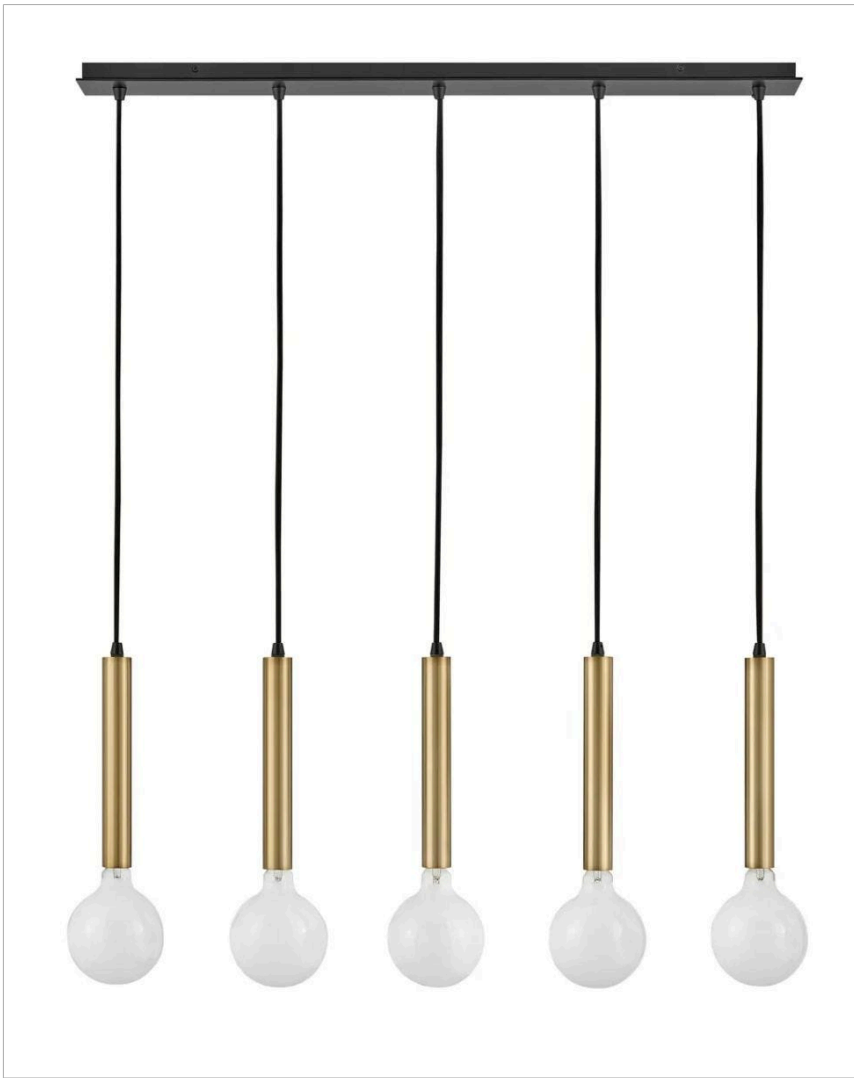

BOBBIE

83206LCB

FIVE LIGHT LINEAR

Mingling mid-century modern design elements into its posh form, Bobbie merges a playful vibe with stellar style. This eye-catching 5-light linear chandelier pairs two bold finishes, gleaming Lacquered Brass and an intense Black, to set up the true star of the show: look-at-me bulbs that makes lighting what it should be...fun. To complement Bobbie's confident style, we recommend five G40 oversized globe-styled bulbs in a standard medium base. This cord-hung design is fully adjustable for an ideal one-size-fits-all approach to satisfy your style.

DETAILS

FINISH:	Lacquered Brass
MATERIAL:	Steel

DIMENSIONS

WIDTH:	36"
HEIGHT:	27"
WEIGHT:	17.6lb

LIGHT SOURCE

LIGHT SOURCE:	Socket
WATTAGE:	5-100w Med.
VOLTAGE:	120v

MOUNTING

CANOPY:	5.5"W X 36"L
LEAD WIRE:	5 X 72"
MAX HEIGHT:	62.8

SHIPPING

CARTON LENGTH:	42.1
CARTON WIDTH:	10
CARTON HEIGHT:	8.5
CARTON WEIGHT:	20.5

PRODUCT DETAILS:

- Suitable for use in dry (indoor) locations as defined by NEC and CEC. Meets United States UL Underwriters Laboratories & CSA Canadian Standards Association Product Safety Standards
- Ideal for G40 lamps (not included)
- Please refer to Lark's Warranty for complete product warranty details, some warranty limitations may apply.
- Effortlessly cool, this mid-century modern design inspires any space with its chic vintage vibe
- Classic gleaming light brass finish