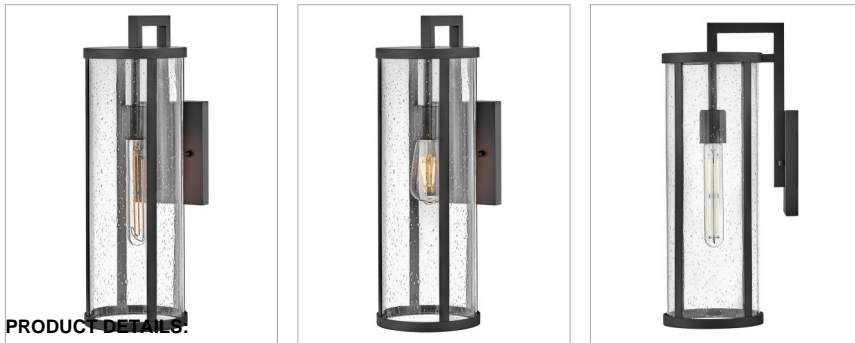

### MEDIUM WALL MOUNT LANTERN

Alfie boosts curb appeal with effortless style. This transitional wall mount lantern features an easy-on-the-eyes cylindrical profile, bold Black metal frame and sizable clear seedy glass finessed to flatter any exterior. Pro tip: we recommend vintage filament bulbs to make Alfie really shine.

DETAILS	
FINISH:	Black
MATERIAL:	Aluminum
GLASS:	Clear Seedy
DIMMABLE:	YES, WITH DIMMABLE LAMP (NOT INCLUDED)

DIMENSIONS	
WIDTH:	6"
HEIGHT:	18"
WEIGHT:	3.8lb
BACK PLATE:	5"W X 6"H
EXTENSION:	8"
TOP TO OUTLET:	8"

LIGHT SOURCE	
LIGHT SOURCE:	Socketed
WATTAGE:	1-12w Med. LED, 100W Equiv.
VOLTAGE:	120v

SHIPPING	
CARTON LENGTH:	11
CARTON WIDTH:	9.1
CARTON HEIGHT:	21.7
CARTON WEIGHT:	5.5