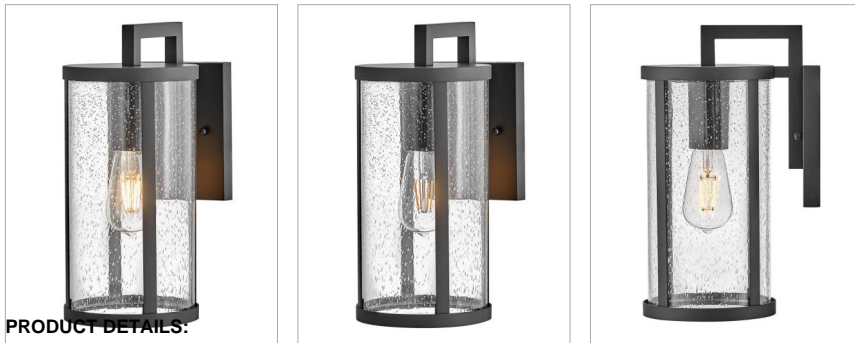

### SMALL WALL MOUNT LANTERN

Alfie boosts curb appeal with effortless style. This transitional wall mount lantern features an easy-on-the-eyes cylindrical profile, bold Black metal frame and sizable clear seedy glass finessed to flatter any exterior. Pro tip: we recommend vintage filament bulbs to make Alfie really shine.

DETAILS	
FINISH:	Black
MATERIAL:	Aluminum
GLASS:	Clear Seedy
DIMMABLE:	YES, WITH DIMMABLE LAMP (NOT INCLUDED)

DIMENSIONS	
WIDTH:	6"
HEIGHT:	13"
WEIGHT:	3.9lb
BACK PLATE:	5"W X 6"H
EXTENSION:	8"
TOP TO OUTLET:	4.5"

LIGHT SOURCE	
LIGHT SOURCE:	Socketed
WATTAGE:	1-12w Med. LED, 100W Equiv.
VOLTAGE:	120v

SHIPPING	
CARTON LENGTH:	10.4
CARTON WIDTH:	8.5
CARTON HEIGHT:	16.1
CARTON WEIGHT:	5.6

PRODUCT DETAILS:

- Suitable for use in wet (outdoor direct rain) locations as defined by NEC and CEC. Meets United States UL Underwriters Laboratories & CSA Canadian Standards Association Product Safety Standards
- Ideal for vintage filament bulbs (not included)
- 1-year finish warranty
- Please refer to Lark's Warranty for complete product warranty details. Some warranty limitations may apply.
- This versatile transitional design delivers personality and performance