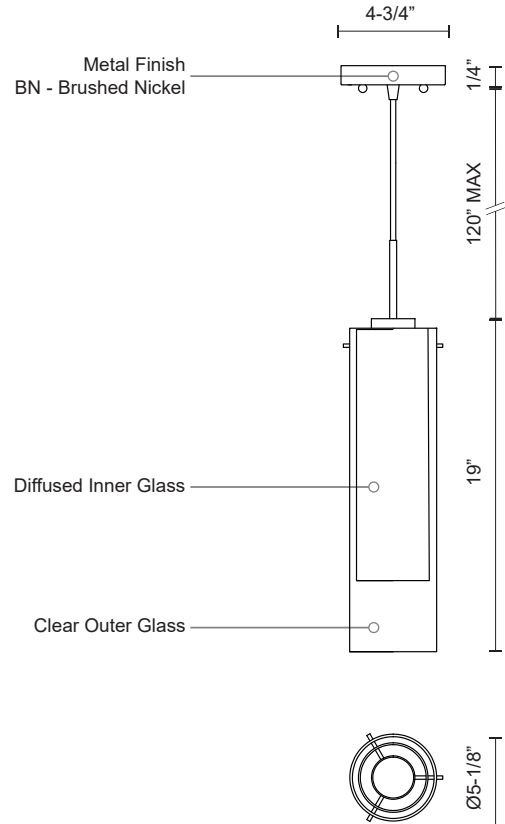

VERONA PD41305-BN

PENDANTS

PROJECT

DESCRIPTION

Single LED pendant fixture with cylindrical glass shade plus concentric cylindrical diffuse white inner shade. Minimal clear glass styling plus brush-Nickel finish makes Verona suitable for a host of interior applications. The inner shade removes all glare from the LED source and makes Verona ideal for lighting small dining tables – or use in multiples over larger countertops. Verona uses Kuzco SSL braided cable. Available in two sizes, please view series for more details.

SPECIFICATION DETAILS

* For custom options, consult factory for details.

Fixture Dimensions	D5-1/8" x H19"
Light Source	AC LED Module
Wattage	15W
Total Lumens	1200lm
Delivered Lumens	BN-850lm
Voltage	120V
Color Temperature	3000K
CRI (Ra)	90CRI
Optional Color Temps	2700K - 5000K Available, Minimum Order Quantities Apply
LED Rated Life	50,000 hours
Dimming	100% - 10%, ELV Dimmer (Not Included)
Glass Details	Clear Outer Glass, White Inner Glass
Adjustable	Yes
Wire Length	120" Max
Wire Type	Clear SVT Cord
Location	Dry
Warranty	5 Years
Canopy Dimensions	D4-3/4" x H1/4"
Finish Option(s)	Brushed Nickel