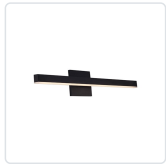

DESCRIPTION

Ultra-sleek and clean lighting is now available with the Vega collection. This slim wall and vanity collection is diverse in its use and will never look dated. It can highlight a wall, bathroom, or bedroom without ever appearing bulky. The LED light is delivered in an even and effective manner. May be mounted both vertically and horizontally.

VL10323-BK
Black

VL10323-WH
White

VL10323-BN
Brushed Nickel

VL10323-GD
Gold

SPECIFICATION DETAILS

* For custom options, consult factory for details.

Fixture Dimensions	W23" x H1-3/8" x E3-1/4"
Light Source	AC LED Module
Wattage	15W
Total Lumens	1200lm
Delivered Lumens	BK-585lm; BN-755lm; GD-694lm; WH-832lm;
Voltage	120V
Color Temperature	3000K
CRI (Ra)	90CRI
Optional Color Temps	2700K - 5000K Available, Minimum Order Quantities Apply
LED Rated Life	50,000 hours
Dimming	100% - 10%, ELV Dimmer (Not Included)
Diffuser Details	White Acrylic Diffuser
Location	Damp
Illumination Direction	Downlight
Mounting Style	All Orientation; Wall;
Warranty	5 Years
ADA Compliant	Yes
Canopy Dimensions	W4-3/4" x H4-3/4" x E3/8"