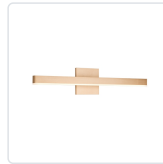

DESCRIPTION

Ultra-sleek and clean lighting is now available with the Vega collection. This slim wall and vanity collection is diverse in its use and will never look dated. It can highlight a wall, bathroom, or bedroom without ever appearing bulky. The LED light is delivered in an even and effective manner. May be mounted both vertically and horizontally.

VL10323-BK
Black

VL10323-WH
White

VL10323-BN
Brushed Nickel

VL10323-GD
Gold

SPECIFICATION DETAILS

* For custom options, consult factory for details.

Fixture Dimensions	W23" x H1-3/8" x E3-1/4"
Light Source	AC LED Module
Wattage	15W
Total Lumens	1200lm
Delivered Lumens	BK-585lm; BN-755lm; GD-694lm; WH-832lm;
Voltage	120V
Color Temperature	3000K
CRI (Ra)	90CRI
Optional Color Temps	2700K - 5000K Available, Minimum Order Quantities Apply
LED Rated Life	50,000 hours
Dimming	100% - 10%, ELV Dimmer (Not Included)
Diffuser Details	White Acrylic Diffuser
Location	Damp
Illumination Direction	Downlight
Mounting Style	All Orientation; Wall;
Warranty	5 Years
ADA Compliant	Yes
Canopy Dimensions	W4-3/4" x H4-3/4" x E3/8"