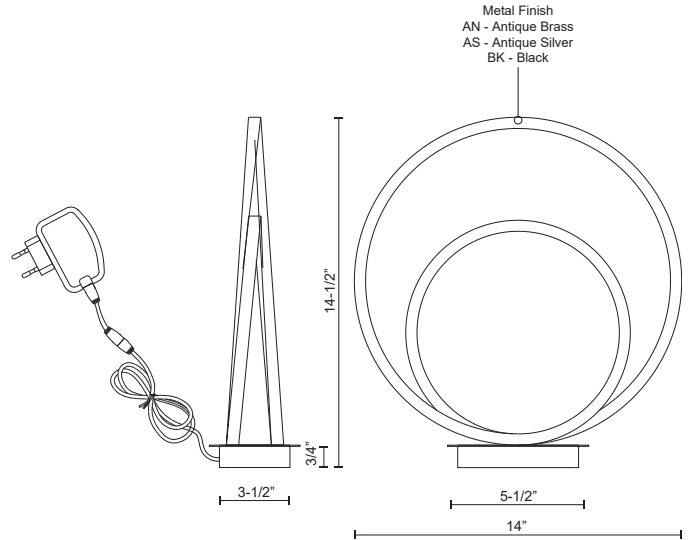

**TWIST
TL11114
TABLE LAMP**

PROJECT

DESCRIPTION

Extruded and rolled rectangular aluminum loop. Flexible silicon rubber diffuser. Metallic brushed finish or matte powder-coat. Up and down light. Touch switch on weighted base. Custom options available.

TL11114-AN
Antique Brass

TL11114-BK
Black

TL11114-AS
Antique Silver

SPECIFICATION DETAILS

* For custom options, consult factory for details.

Fixture Dimensions	L14" x W3-1/2" x H14-1/2"
Light Source	LED with DC Driver
Wattage	24W
Total Lumens	2040lm
Delivered Lumens	AN-1006lm
Voltage	120V
Color Temperature	3000K
CRI (Ra)	90CRI
Optional Color Temps	2700K - 5000K Available, Minimum Order Quantities Apply
LED Rated Life	50,000 hours
Dimming	100% - 10%, Touch dimmer
Diffuser Details	White Acrylic Diffuser
Location	Dry
Warranty	5 Years