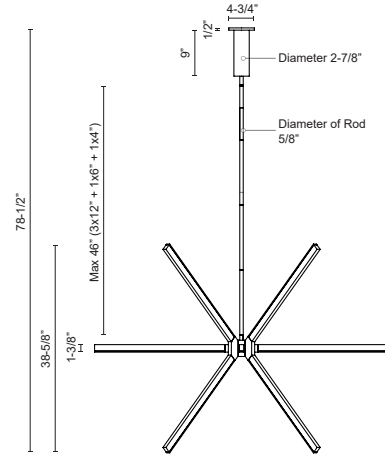

DESCRIPTION

Sirius' array of elements emanate from a single point in a starburst of light. A visual statement that draws the eye as the burnished finish interplays with the light, revealing shifting highlights and shadows. Contemporary and decorative.