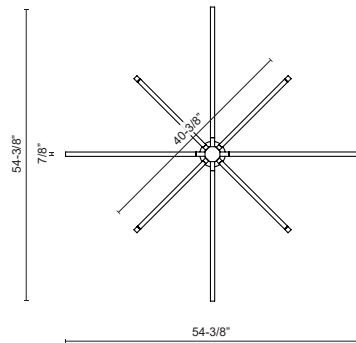

DESCRIPTION

Sirius' array of elements emanate from a single point in a starburst of light. A visual statement that draws the eye as the burnished finish interplays with the light, revealing shifting highlights and shadows. Contemporary and decorative.