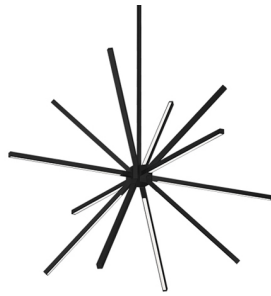

**SIRIUS MINOR**  
**CH14232**  
 CHANDELIERS

PROJECT

**DESCRIPTION**

A plethora of thin linear lights converge at numerous angles into a central cluster. Simultaneously rectilinear and decorative the reduced scale from the initial Sirius provides an ideal accent to be used in multiples or as focal point. The fine diminutive components and airy structure merge in a lightweight elegant aesthetic.

CH14232-BK  
Black

CH14232-WH  
White

CH14232-BN  
Brushed Nickel

CH14232-GD  
Gold

**SPECIFICATION DETAILS**

\* For custom options, consult factory for details.

<b>Fixture Dimensions</b>	L32-1/4" x W32-1/4" x H23-3/8"
<b>Light Source</b>	LED with DC Driver
<b>Wattage</b>	58W
<b>Total Lumens</b>	4930lm
<b>Delivered Lumens</b>	BK-1420lm; BN-1834lm; GD-1686lm; WH-2014lm;
<b>Voltage</b>	120V
<b>Color Temperature</b>	3000K
<b>CRI (Ra)</b>	90CRI
<b>Optional Color Temps</b>	2700K - 5000K Available, Minimum Order Quantities Apply
<b>LED Rated Life</b>	50,000 hours
<b>Dimming</b>	100% - 10%, TRIAC or ELV Dimmer (Not Included)
<b>Diffuser Details</b>	White Acrylic Diffuser
<b>Adjustable</b>	Yes
<b>Rod Length</b>	46" Max (3x12" + 1x6" + 1x4")
<b>Location</b>	Dry
<b>Warranty</b>	5 Years
<b>Canopy Dimensions</b>	D4-3/4" x H9"