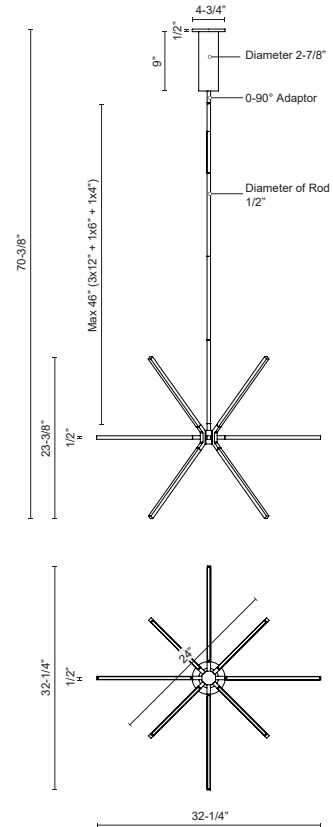

**SIRIUS MINOR**  
**CH14232**  
 CHANDELIERS

PROJECT

**DESCRIPTION**

A plethora of thin linear lights converge at numerous angles into a central cluster. Simultaneously rectilinear and decorative the reduced scale from the initial Sirius provides an ideal accent to be used in multiples or as focal point. The fine diminutive components and airy structure merge in a lightweight elegant aesthetic.

CH14232-BK  
Black

CH14232-WH  
White

CH14232-BN  
Brushed Nickel

CH14232-GD  
Gold

**SPECIFICATION DETAILS**

\* For custom options, consult factory for details.

<b>Fixture Dimensions</b>	L32-1/4" x W32-1/4" x H23-3/8"
<b>Light Source</b>	LED with DC Driver
<b>Wattage</b>	58W
<b>Total Lumens</b>	4930lm
<b>Delivered Lumens</b>	BK-1420lm; BN-1834lm; GD-1686lm; WH-2014lm;
<b>Voltage</b>	120V
<b>Color Temperature</b>	3000K
<b>CRI (Ra)</b>	90CRI
<b>Optional Color Temps</b>	2700K - 5000K Available, Minimum Order Quantities Apply
<b>LED Rated Life</b>	50,000 hours
<b>Dimming</b>	100% - 10%, TRIAC or ELV Dimmer (Not Included)
<b>Diffuser Details</b>	White Acrylic Diffuser
<b>Adjustable</b>	Yes
<b>Rod Length</b>	46" Max (3x12" + 1x6" + 1x4")
<b>Location</b>	Dry
<b>Warranty</b>	5 Years
<b>Canopy Dimensions</b>	D4-3/4" x H9"