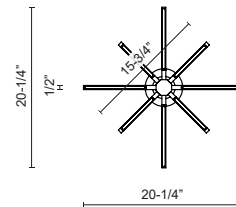

**SIRIUS MINOR**  
**CH14220**  
 CHANDELIERS

PROJECT

**DESCRIPTION**

A plethora of thin linear lights converge at numerous angles into a central cluster. Simultaneously rectilinear and decorative the reduced scale from the initial Sirius provides an ideal accent to be used in multiples or as focal point. The fine diminutive components and airy structure merge in a lightweight elegant aesthetic.

CH14220-BK  
Black

CH14220-BN  
Brushed Nickel

CH14220-GD  
Gold

CH14220-WH  
White

**SPECIFICATION DETAILS**

\* For custom options, consult factory for details.

<b>Fixture Dimensions</b>	L20-1/4" x W20-1/4" x H15"
<b>Light Source</b>	LED with DC Driver
<b>Wattage</b>	48W
<b>Total Lumens</b>	4080lm
<b>Delivered Lumens</b>	BK-1294lm; BN-1670lm; GD-1534lm; WH-1840lm;
<b>Voltage</b>	120V
<b>Color Temperature</b>	3000K
<b>CRI (Ra)</b>	90CRI
<b>Optional Color Temps</b>	2700K - 5000K Available, Minimum Order Quantities Apply
<b>LED Rated Life</b>	50,000 hours
<b>Dimming</b>	100% - 10%, TRIAC or ELV Dimmer (Not Included)
<b>Diffuser Details</b>	White Acrylic Diffuser
<b>Adjustable</b>	Yes
<b>Rod Length</b>	46" Max (3x12" + 1x6" + 1x4")
<b>Location</b>	Dry
<b>Warranty</b>	5 Years
<b>Canopy Dimensions</b>	D4-3/4" x H7-1/2"