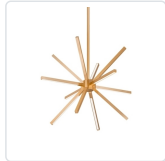

**SIRIUS MINOR**  
**CH14220**  
 CHANDELIERS

PROJECT

**DESCRIPTION**

A plethora of thin linear lights converge at numerous angles into a central cluster. Simultaneously rectilinear and decorative the reduced scale from the initial Sirius provides an ideal accent to be used in multiples or as focal point. The fine diminutive components and airy structure merge in a lightweight elegant aesthetic.

CH14220-BK  
Black

CH14220-BN  
Brushed Nickel

CH14220-GD  
Gold

CH14220-WH  
White

**SPECIFICATION DETAILS**

\* For custom options, consult factory for details.

<b>Fixture Dimensions</b>	L20-1/4" x W20-1/4" x H15"
<b>Light Source</b>	LED with DC Driver
<b>Wattage</b>	48W
<b>Total Lumens</b>	4080lm
<b>Delivered Lumens</b>	BK-1294lm; BN-1670lm; GD-1534lm; WH-1840lm;
<b>Voltage</b>	120V
<b>Color Temperature</b>	3000K
<b>CRI (Ra)</b>	90CRI
<b>Optional Color Temps</b>	2700K - 5000K Available, Minimum Order Quantities Apply
<b>LED Rated Life</b>	50,000 hours
<b>Dimming</b>	100% - 10%, TRIAC or ELV Dimmer (Not Included)
<b>Diffuser Details</b>	White Acrylic Diffuser
<b>Adjustable</b>	Yes
<b>Rod Length</b>	46" Max (3x12" + 1x6" + 1x4")
<b>Location</b>	Dry
<b>Warranty</b>	5 Years
<b>Canopy Dimensions</b>	D4-3/4" x H7-1/2"