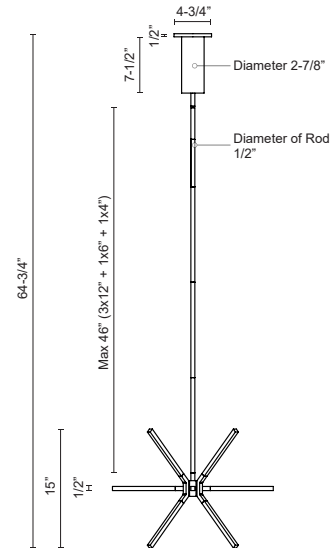

**SIRIUS MINOR**  
**CH14220**  
 CHANDELIERS

PROJECT

**DESCRIPTION**

A plethora of thin linear lights converge at numerous angles into a central cluster. Simultaneously rectilinear and decorative the reduced scale from the initial Sirius provides an ideal accent to be used in multiples or as focal point. The fine diminutive components and airy structure merge in a lightweight elegant aesthetic.

CH14220-BK  
Black

CH14220-BN  
Brushed Nickel

CH14220-GD  
Gold

CH14220-WH  
White

**SPECIFICATION DETAILS**

\* For custom options, consult factory for details.

<b>Fixture Dimensions</b>	L20-1/4" x W20-1/4" x H15"
<b>Light Source</b>	LED with DC Driver
<b>Wattage</b>	48W
<b>Total Lumens</b>	4080lm
<b>Delivered Lumens</b>	BK-1294lm; BN-1670lm; GD-1534lm; WH-1840lm;
<b>Voltage</b>	120V
<b>Color Temperature</b>	3000K
<b>CRI (Ra)</b>	90CRI
<b>Optional Color Temps</b>	2700K - 5000K Available, Minimum Order Quantities Apply
<b>LED Rated Life</b>	50,000 hours
<b>Dimming</b>	100% - 10%, TRIAC or ELV Dimmer (Not Included)
<b>Diffuser Details</b>	White Acrylic Diffuser
<b>Adjustable</b>	Yes
<b>Rod Length</b>	46" Max (3x12" + 1x6" + 1x4")
<b>Location</b>	Dry
<b>Warranty</b>	5 Years
<b>Canopy Dimensions</b>	D4-3/4" x H7-1/2"