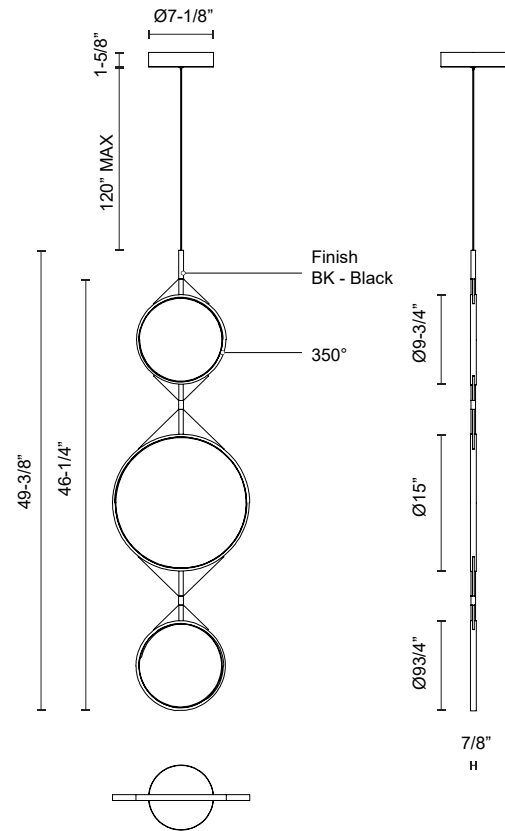

### SPECIFICATION DETAILS

\* For custom options, consult factory for details.

<b>Fixture Dimensions</b>	L15" x W7/8" x H49-3/8"
<b>Light Source</b>	LED with DC Driver
<b>Wattage</b>	36W
<b>Total Lumens</b>	2720lm
<b>Delivered Lumens</b>	BK-2000lm*
<b>Voltage</b>	120V
<b>Color Temperature</b>	3000K
<b>CRI (Ra)</b>	90CRI
<b>Optional Color Temps</b>	2700K - 5000K Available, Minimum Order Quantities Apply
<b>LED Rated Life</b>	50,000 hours
<b>Dimming</b>	100% - 10%, TRIAC or ELV Dimmer (Not Included)
<b>Diffuser Details</b>	Frosted Silicone Diffuser
<b>Adjustable</b>	Yes
<b>Wire Length</b>	120" Max
<b>Wire Type</b>	Black Coaxial Wire
<b>Minimum Hang Height</b>	56"
<b>Location</b>	
<b>Warranty</b>	5 Years
<b>Canopy Dimensions</b>	D7-1/8" x H1-5/8"
<b>Finish Option(s)</b>	Black